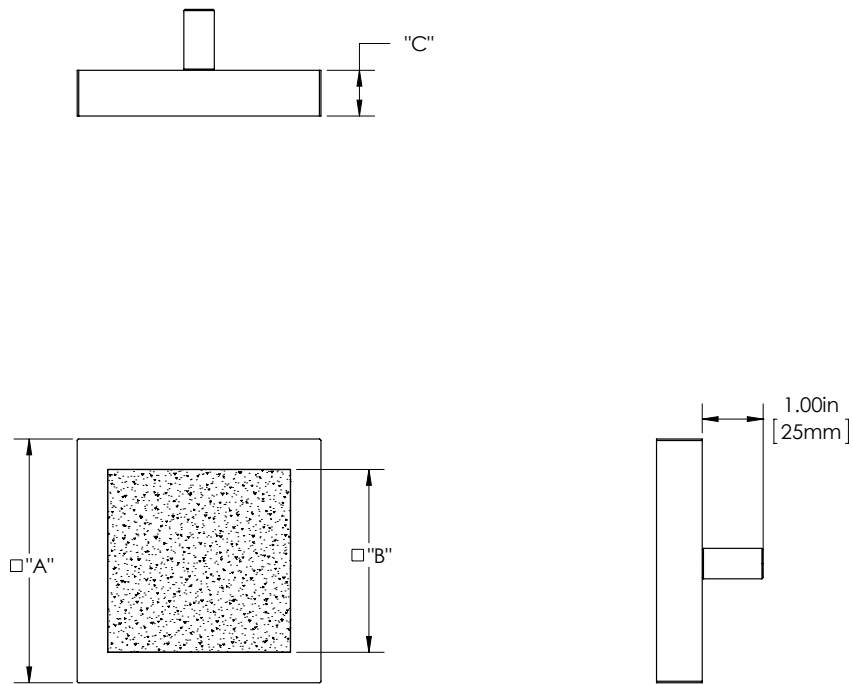

SPECIFICATIONS

Product Description: 3/8" Solid Square Knob with 4" X 4" Face, Hammered Center Insert, Smooth Border and Straight Smooth Mount in Aluminum

| Material | Acrylic | Aluminum | Brass | Stainless Steel | Wood |
|----------|---------|----------|-------|-----------------|------|
| Grip | | ✓ | | | |
| Mount(s) | | ✓ | | | |

| Overall Size "A" | Inlay Size "B" | Thickness "C" |
|--------------------|------------------|---------------|
| 4 x 4" (102x102mm) | 3 x 3" (76x76mm) | 3 1/4" (83mm) |

| Finishes | Aged Brass | Antique Brass | Polished Brass | Satin Brass | Oil Rubbed Bronze | Polished Chrome | Satin Chrome | Polished Nickel | Satin Nickel | Brushed Stainless | Polished Stainless | Powder Coat | Lithonia |
|----------|------------|---------------|----------------|-------------|-------------------|-----------------|--------------|-----------------|--------------|-------------------|--------------------|-------------|----------|
| Grip | ✓ | ✓ | ✓ | ✓ | ✓ | ✓ | ✓ | ✓ | ✓ | | | ✓ | ✓ |
| Mount(s) | ✓ | ✓ | ✓ | ✓ | ✓ | ✓ | ✓ | ✓ | ✓ | | | ✓ | ✓ |

Custom sizes & finishes available upon request

Dimensions are approximate and provided for reference purposes only