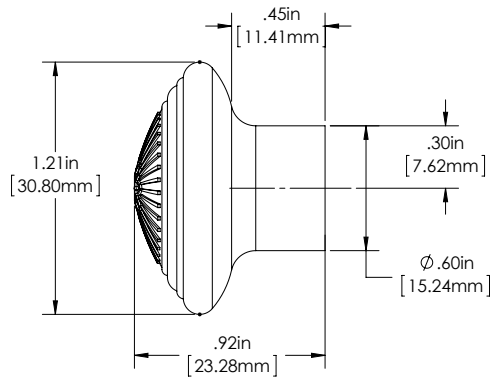

SPECIFICATIONS

Product Description: 1 7/8" Solid Round Decorative Knob in Brass

Material	Acrylic	Aluminum	Brass	Stainless Steel	Wood
Grip			✓		

Projection	Base Diameter	Grip Diameter
11/12"(23mm)	19/32"(15mm)	1 7/8"(30mm)