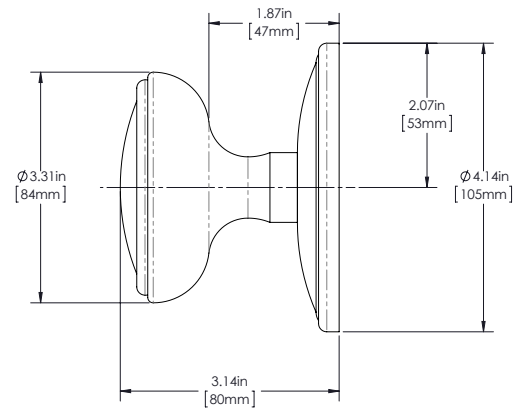

BOSTON COLLECTION

Series 2

SPECIFICATIONS

Product Description: 3 5/16" Solid Round Decorative Knob with Rosette in Brass

Material	Acrylic	Aluminum	Brass	Stainless Steel	Wood
Grip			✓		

Projection	Rosette Diameter	Grip Diameter
3 1/7"(80mm)	4 1/7"(105mm)	3 5/16"(84mm)