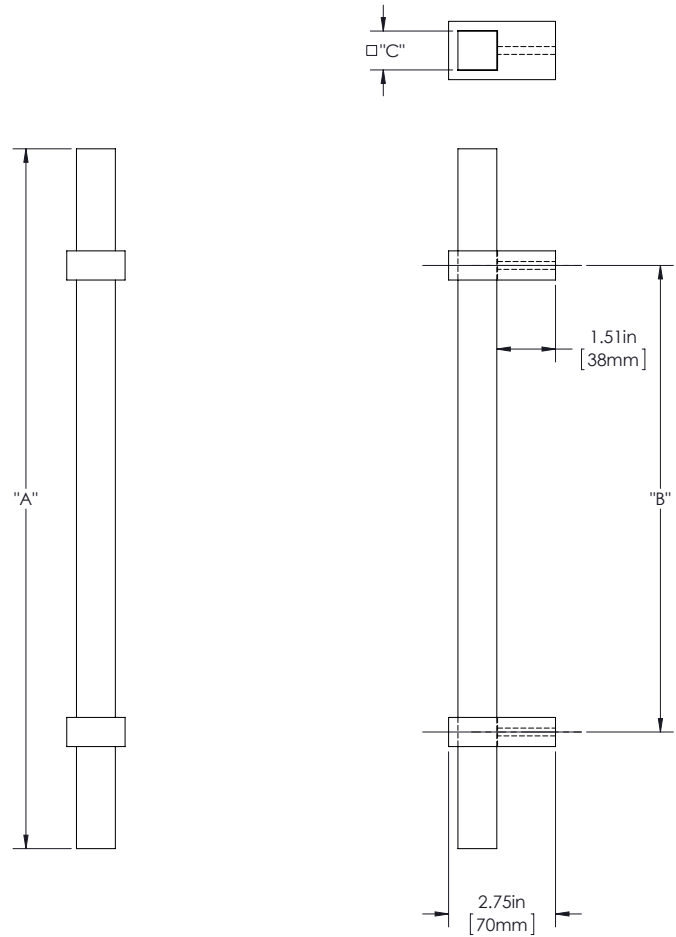

BOISE COLLECTION

Series 2

FIRST IMPRESSIONS
INTERNATIONAL

SPECIFICATIONS

Product Description: 1" Solid Square Wood Grip with Wrap Around Straight Square Mounts in Aluminum

Material	Acrylic	Aluminum	Brass	Stainless Steel	Wood
Grip					✓
Mount(s)		✓			

Overall Length "A"	Center To Center "B"	Overall Diameter "C"
12"(305mm)	8"(203mm)	1"(25mm)
24"(610mm)	18"(457mm)	1"(25mm)
36"(914mm)	24"(610mm)	1"(25mm)

Finishes	Cherry	Bubinga	Ipe	Jatoba	Mahogany	White Oak	Teak	Black Walnut
Grip							✓	

Custom sizes & finishes available upon request

Dimensions are approximate and provided for reference purposes only