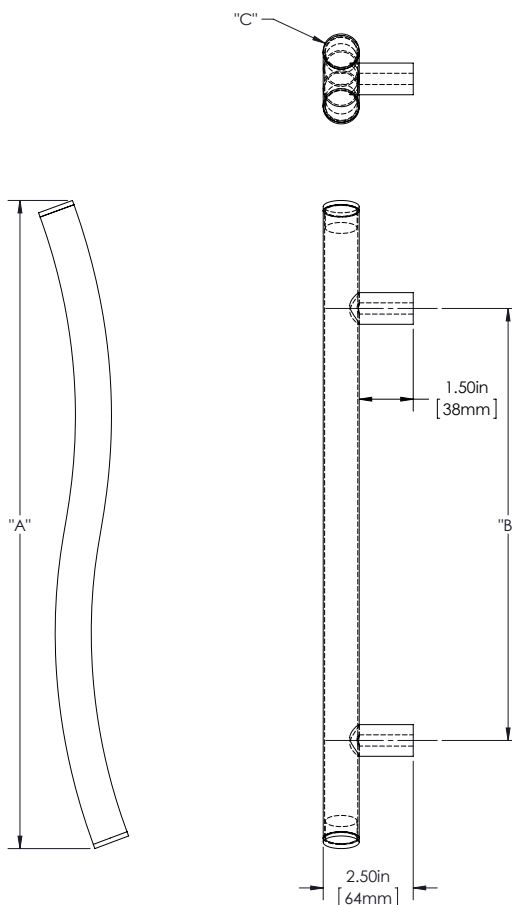

BIGHORN COLLECTION

Series 4

FIRST IMPRESSIONS
INTERNATIONAL

SPECIFICATIONS

Product Description: 1" Tubular Round "S" Curved Grip with End Caps and Straight Round Mounts in Brass

Material	Acrylic	Aluminum	Brass	Stainless Steel	Wood
Grip			✓		
Mount(s)			✓		

Overall Length "A"	Center To Center "B"	Overall Diameter "C"
12"(305mm)	8"(203mm)	1"(25mm)
24"(609mm)	18"(457mm)	1"(25mm)
36"(914mm)	24"(609mm)	1"(25mm)

Finishes	Aged Brass	Antique Brass	Polished Brass	Satin Brass	Oil Rubbed Bronze	Polished Chrome	Satin Chrome	Polished Nickel	Satin Nickel	Brushed Stainless	Polished Stainless	Powder Coat	Lithonia
Grip	✓	✓	✓	✓	✓	✓	✓	✓	✓			✓	✓
Mount(s)	✓	✓	✓	✓	✓	✓	✓	✓	✓			✓	✓

Custom sizes & finishes available upon request

Dimensions are approximate and provided for reference purposes only