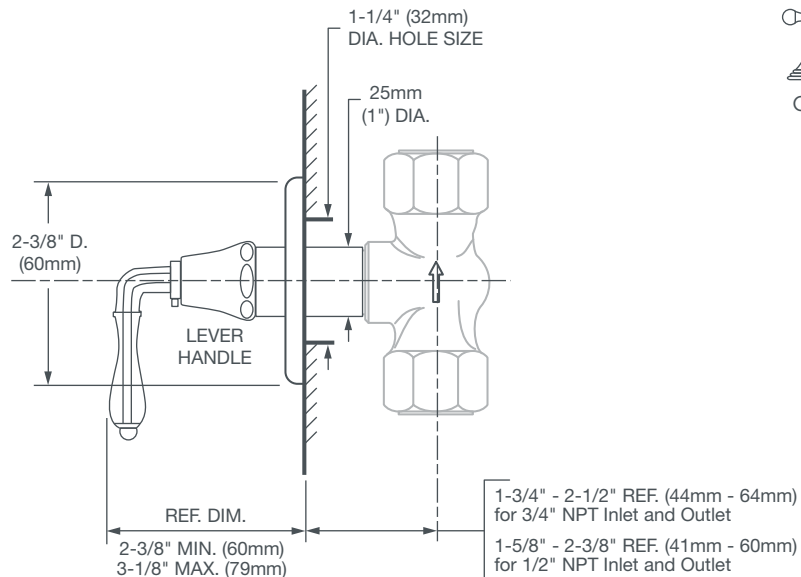

AMERICAN STANDARD

ASHBEE™ 1/2" OR 3/4" WALL VALVE TRIM

- Ceramic disc valve cartridge
- Cast brass valve
- Controls on/off and volume functions for a single shower component in a shower system
- 1/2" and 3/4" NPT available
- Available in cross and lever handles

CODES AND STANDARDS

Meets or Exceeds ASME A112.18.1/CSA B125.1/ASSE 1016

AVAILABLE FINISHES

- Polished Chrome
- Brushed Nickel
- Platinum Nickel

FINISH CODE

- 100
- 144
- 150

DESCRIPTION

- 1/2" or 3/4" Wall Valve Trim
- Cross Handle
- Lever Handle
- 1/2" Wall Rough Valve
- 3/4" Wall Rough Valve

PRODUCT NUMBER

- D35101740.XXX
- D35101700.XXX
- D35000710.191
- D35000700.191

IMPORTANT: These measurements are subject to change or cancellation. No responsibility is assumed for use of superseded or voided pages.