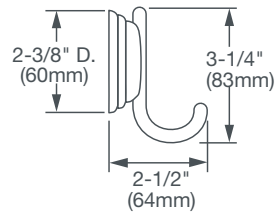

AMERICAN STANDARD

ASHBEE™

ROBE HOOK

- Solid brass construction
- Concealed mounting
- Includes assembly hardware

AVAILABLE FINISHES

Polished Chrome
Brushed Nickel
Platinum Nickel

FINISH CODE

100
144
150

DESCRIPTION

Robe Hook

PRODUCT NUMBER

D35101210.XXX

IMPORTANT: These measurements are subject to change or cancellation.
No responsibility is assumed for use of superseded or voided pages.