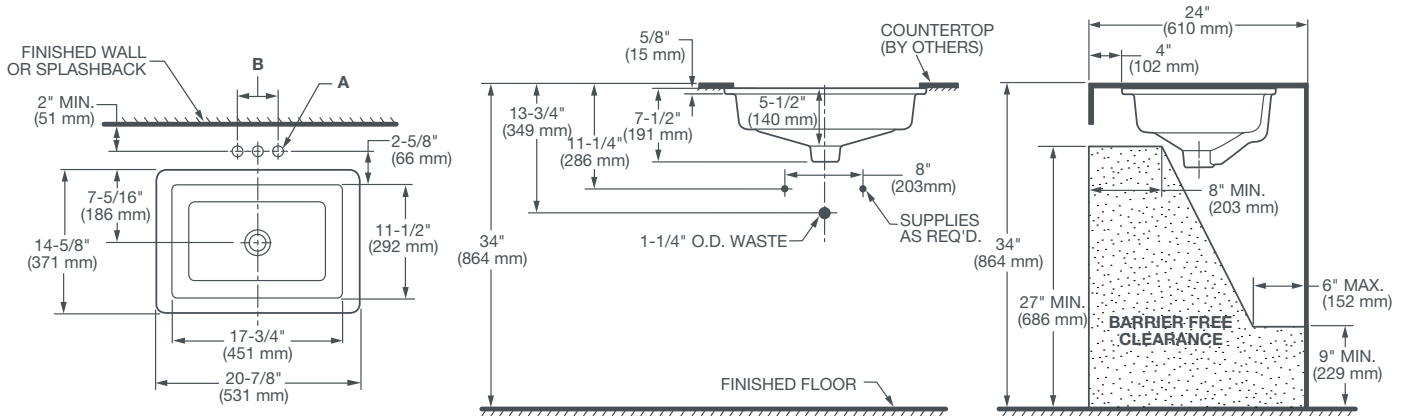

COMPLIANCE CERTIFICATIONS

Meets or Exceeds ASME A112.19.2-2008/CSA B45.1-8

A-Fitting Dia.	B-Fitting Spread
A	B
1-3/8" (35 mm)	4" (102 mm)
1-3/8" (35 mm)	8" (203 mm)

Meets the Americans with Disabilities Act Guidelines and ANSI A117.1 Requirements for Accessible and Usable Building Facilities-Check Local Codes.