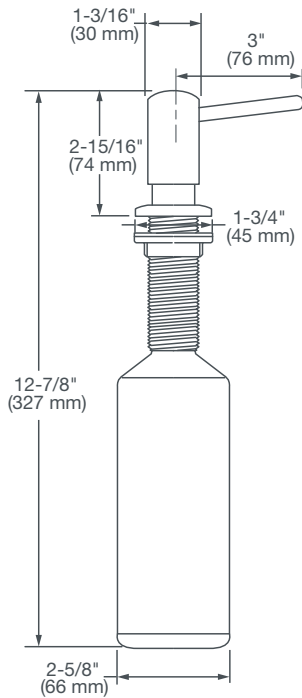

Meets the Americans with Disabilities Act Guidelines and ANSI A117.1 Requirements for the physically challenged.