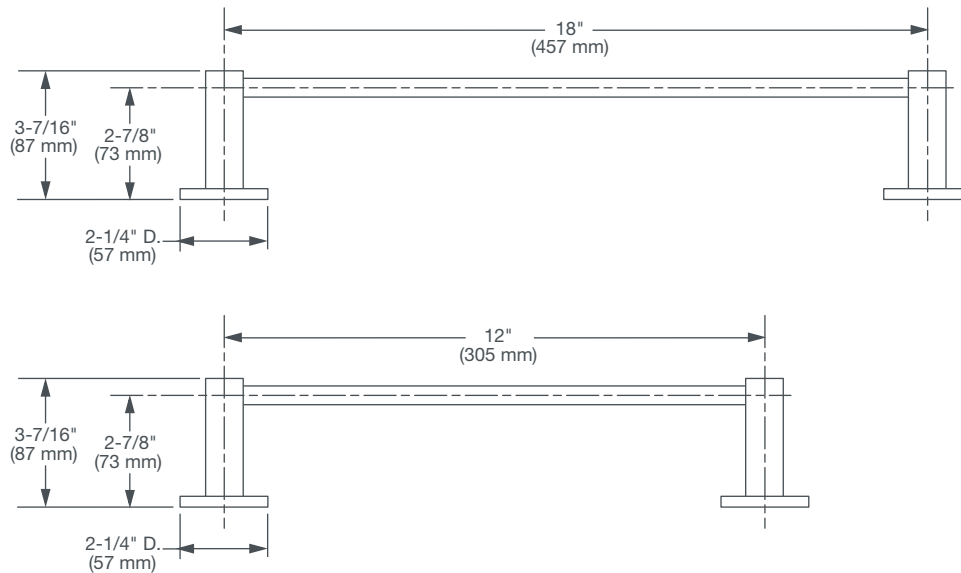

PERCY[®] TOWEL BAR

- Contemporary design
- Solid brass construction
- Concealed mounting
- Includes assembly hardware

AVAILABLE FINISHES

Polished Chrome
Brushed Nickel

FINISH CODE

100
144

DESCRIPTION

18" Towel Bar
12" Towel Bar

PRODUCT NUMBER

D35105180.XXX
D35105120.XXX

IMPORTANT: These measurements are subject to change or cancellation.
No responsibility is assumed for use of superseded or voided pages.

PART OF **LIXIL**