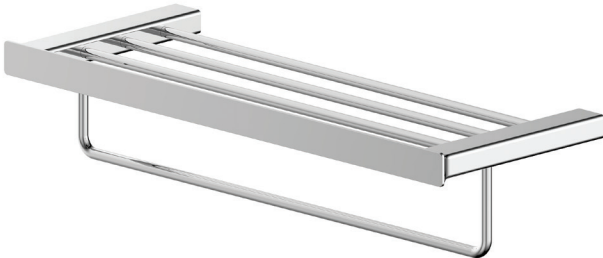

# CONTEMPORARY TOWEL RACK

- Minimalist design fits in any bathroom
- Solid brass construction
- Concealed mounting
- Includes assembly hardware

### AVAILABLE FINISH

Polished Chrome  
Brushed Nickel

### DESCRIPTION

Towel Rack