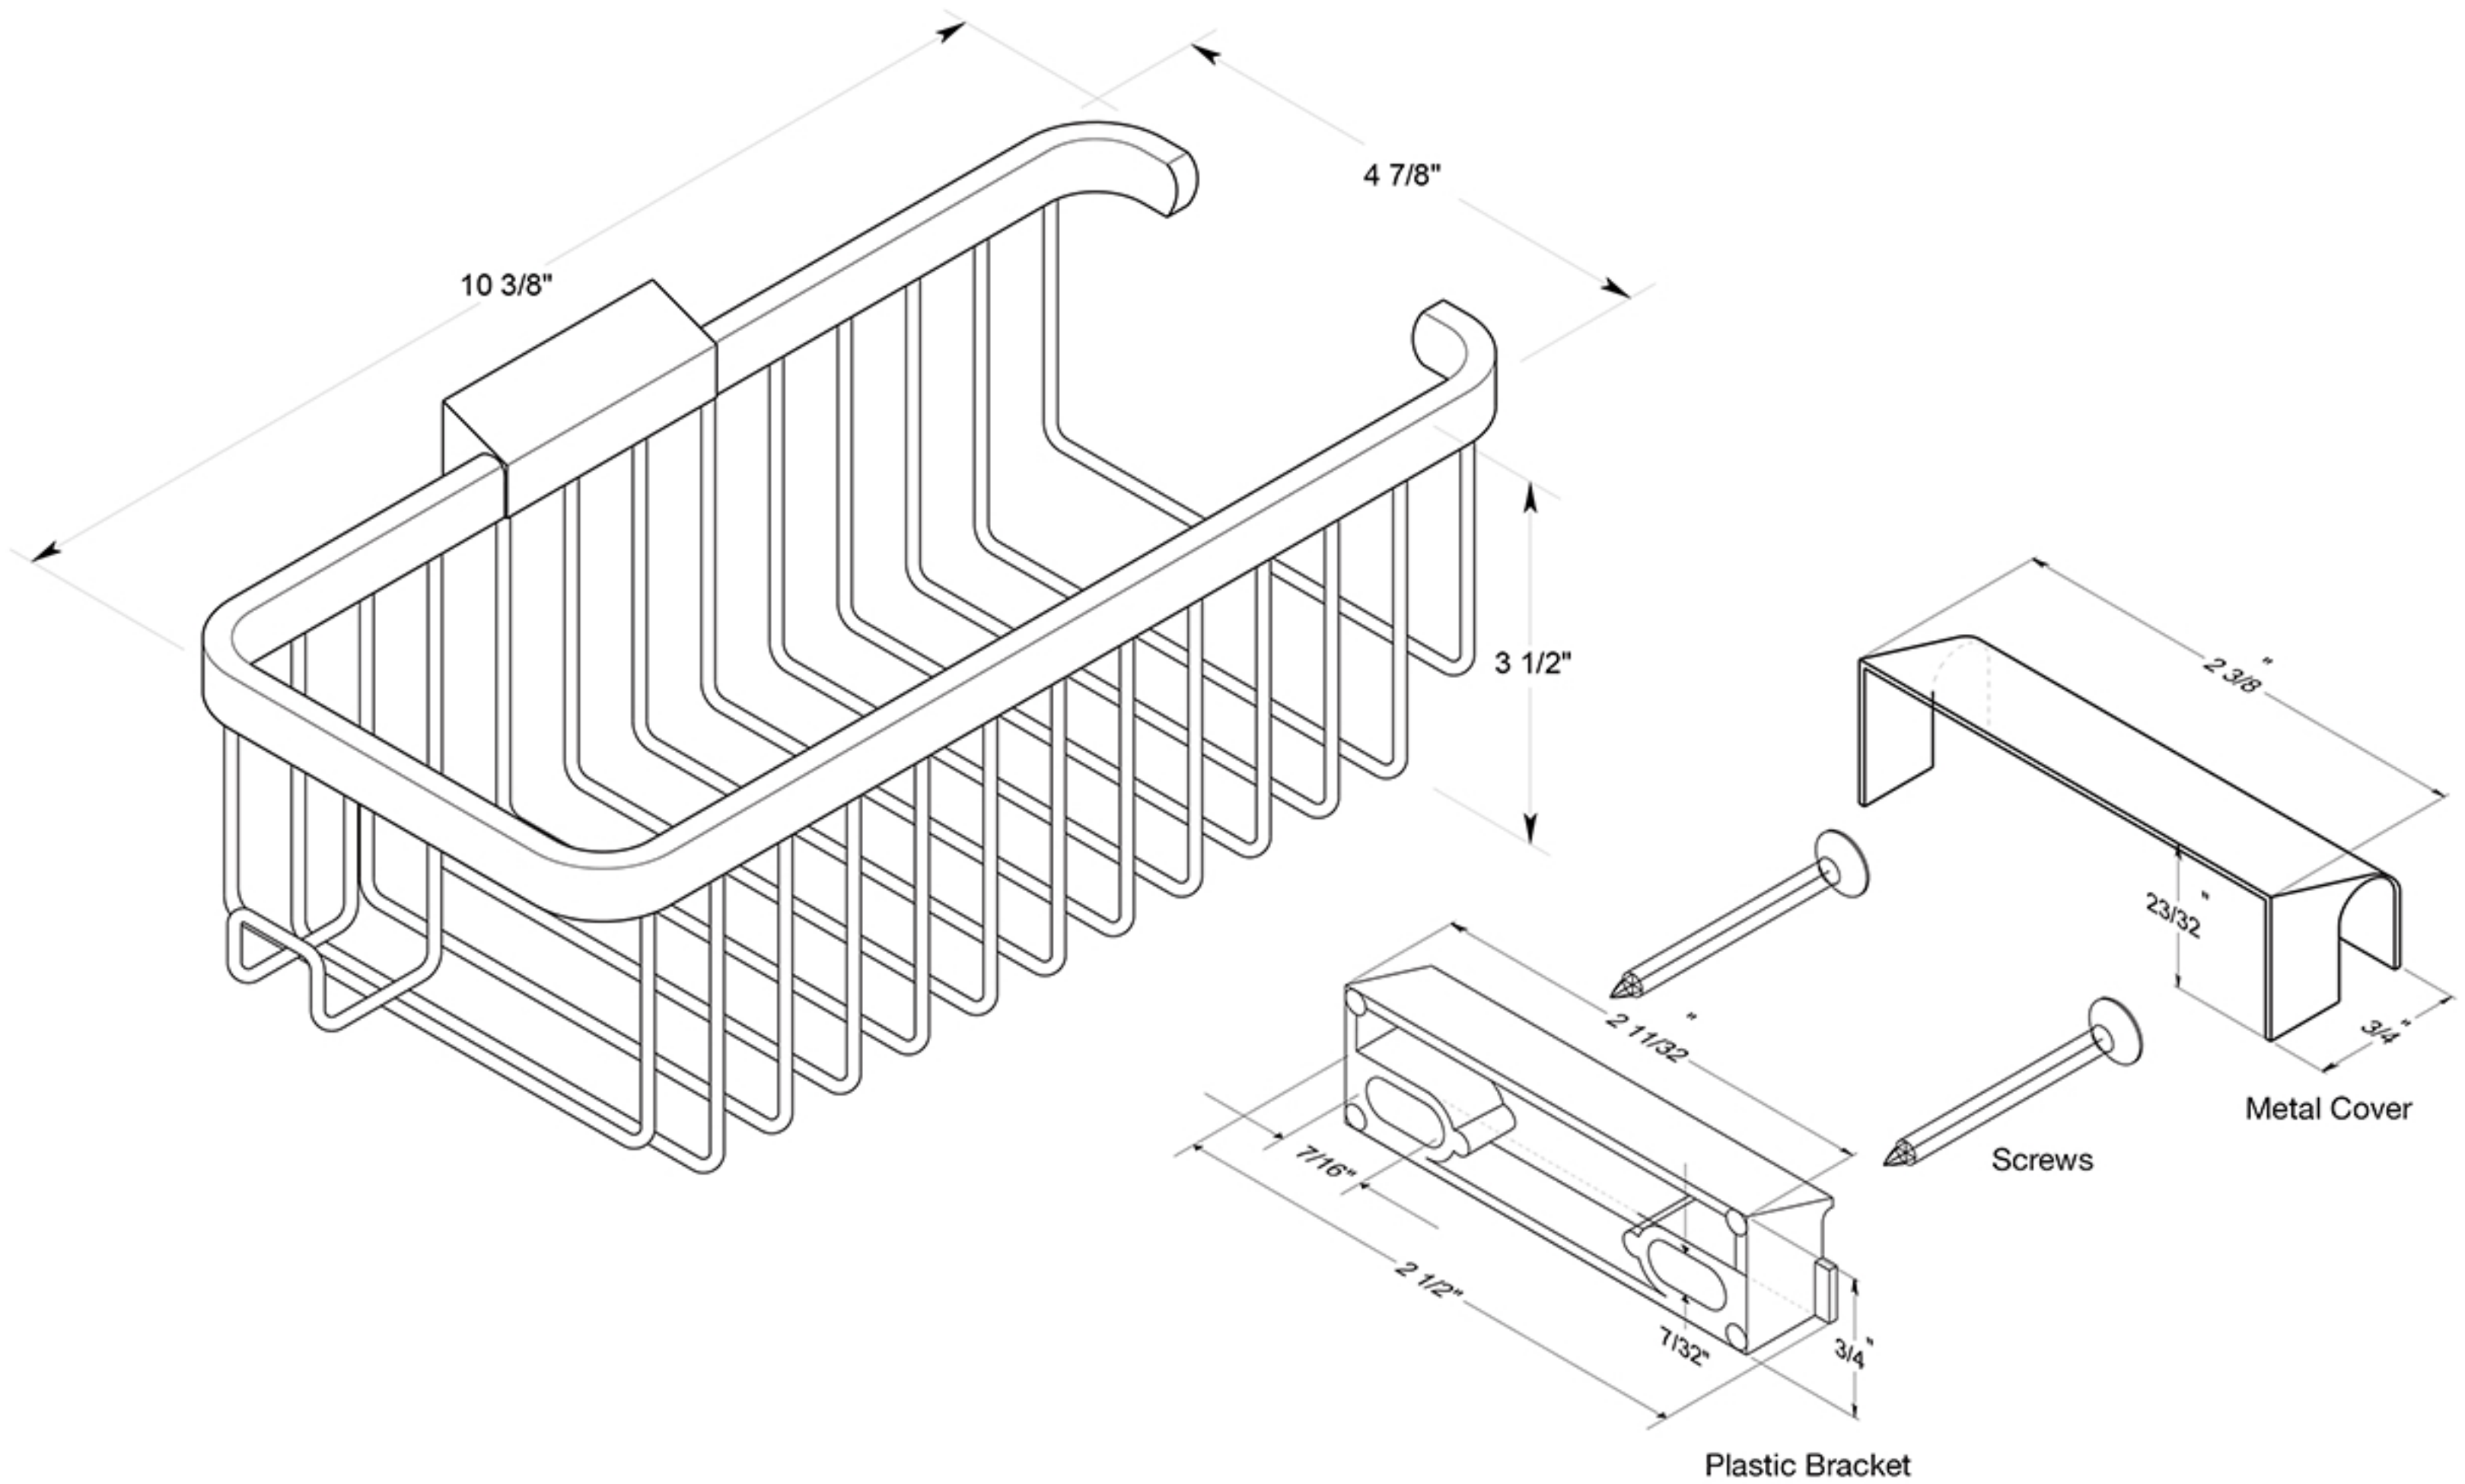

WBR1054H

10 3/8" x 4 7/8" WIRE BASKET / RECTANGULAR / DEEP / WITH HOOK / SOLID BRASS

DRAWING NOT TO SCALE

NOTE: Deltana reserves the right to constantly improve its products and is not responsible for differences between the product in-hand and the specifications contained in this drawing. We do not recommend to pre-drill holes or pre-cut woods or metals based on the drawing information if the veracity of the specifications has not been proven by the live product.