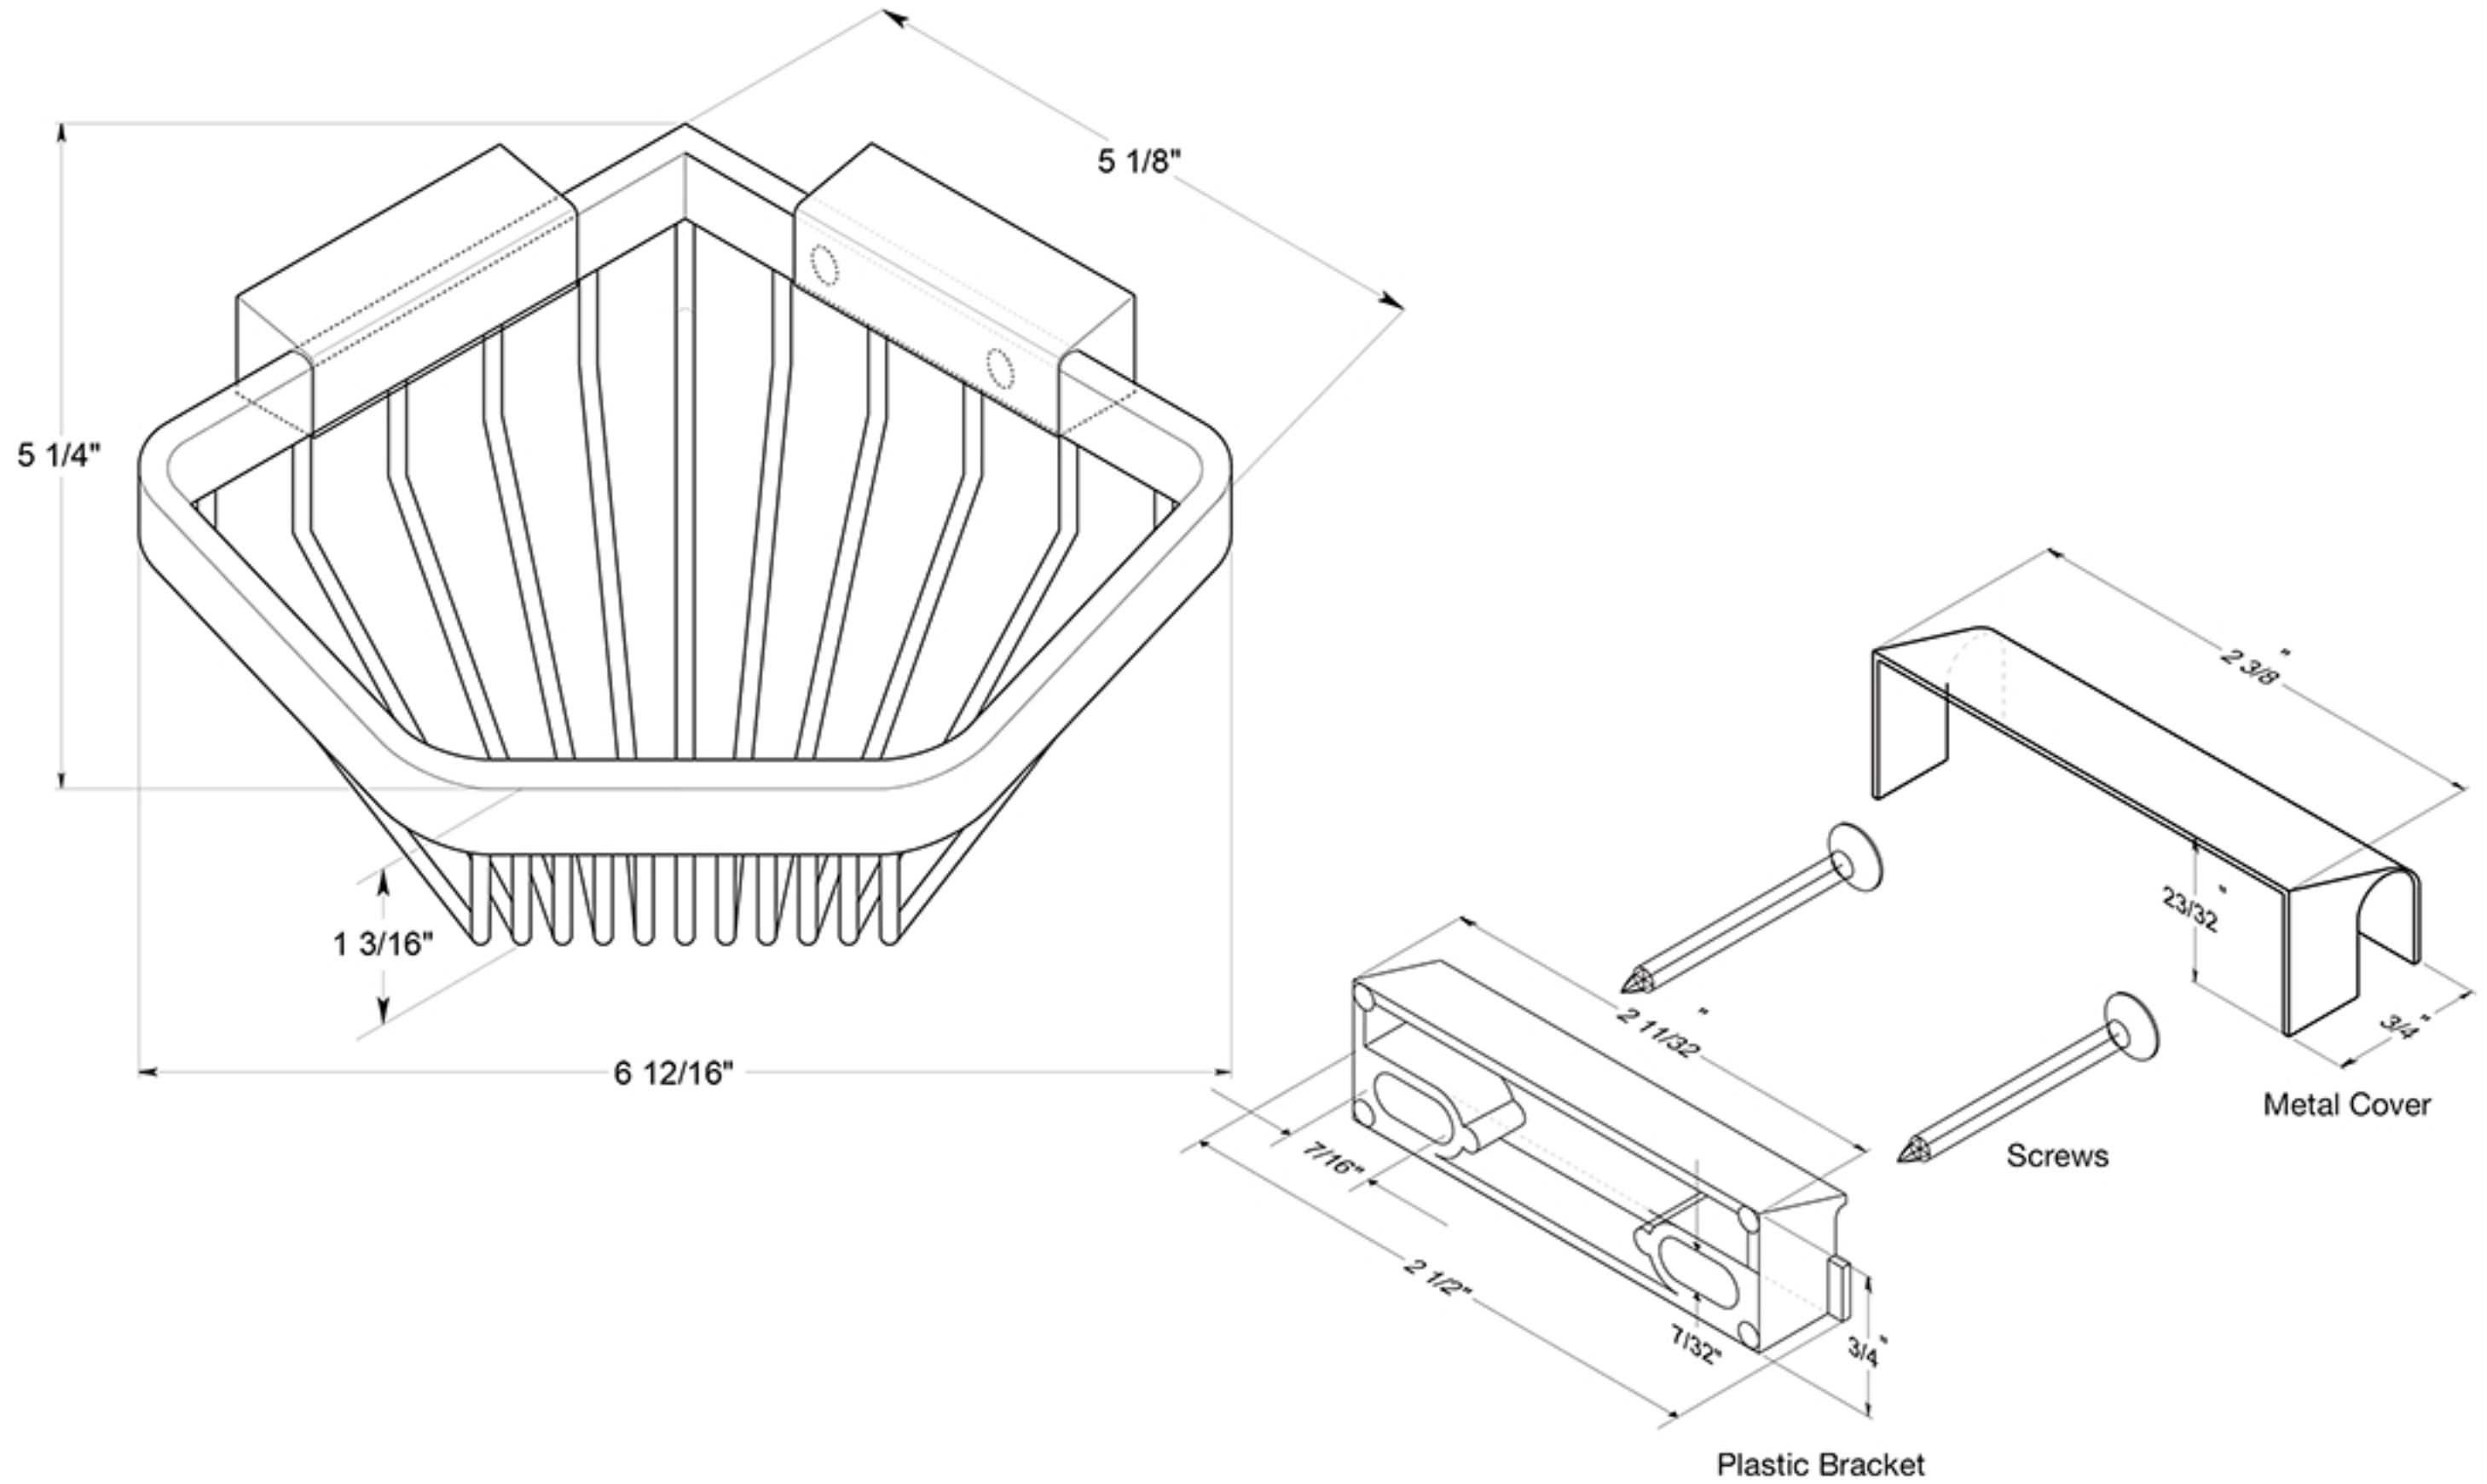

# WBP542

6-3/4" x 5-1/4" WIRE BASKET / PENTAGONAL / SOLID BRASS

DRAWING NOT TO SCALE

NOTE: Deltana reserves the right to constantly improve its products and is not responsible for differences between the product in-hand and the specifications contained in this drawing. We do not recommend to pre-drill holes or pre-cut woods or metals based on the drawing information if the veracity of the specifications has not been proven by the live product.