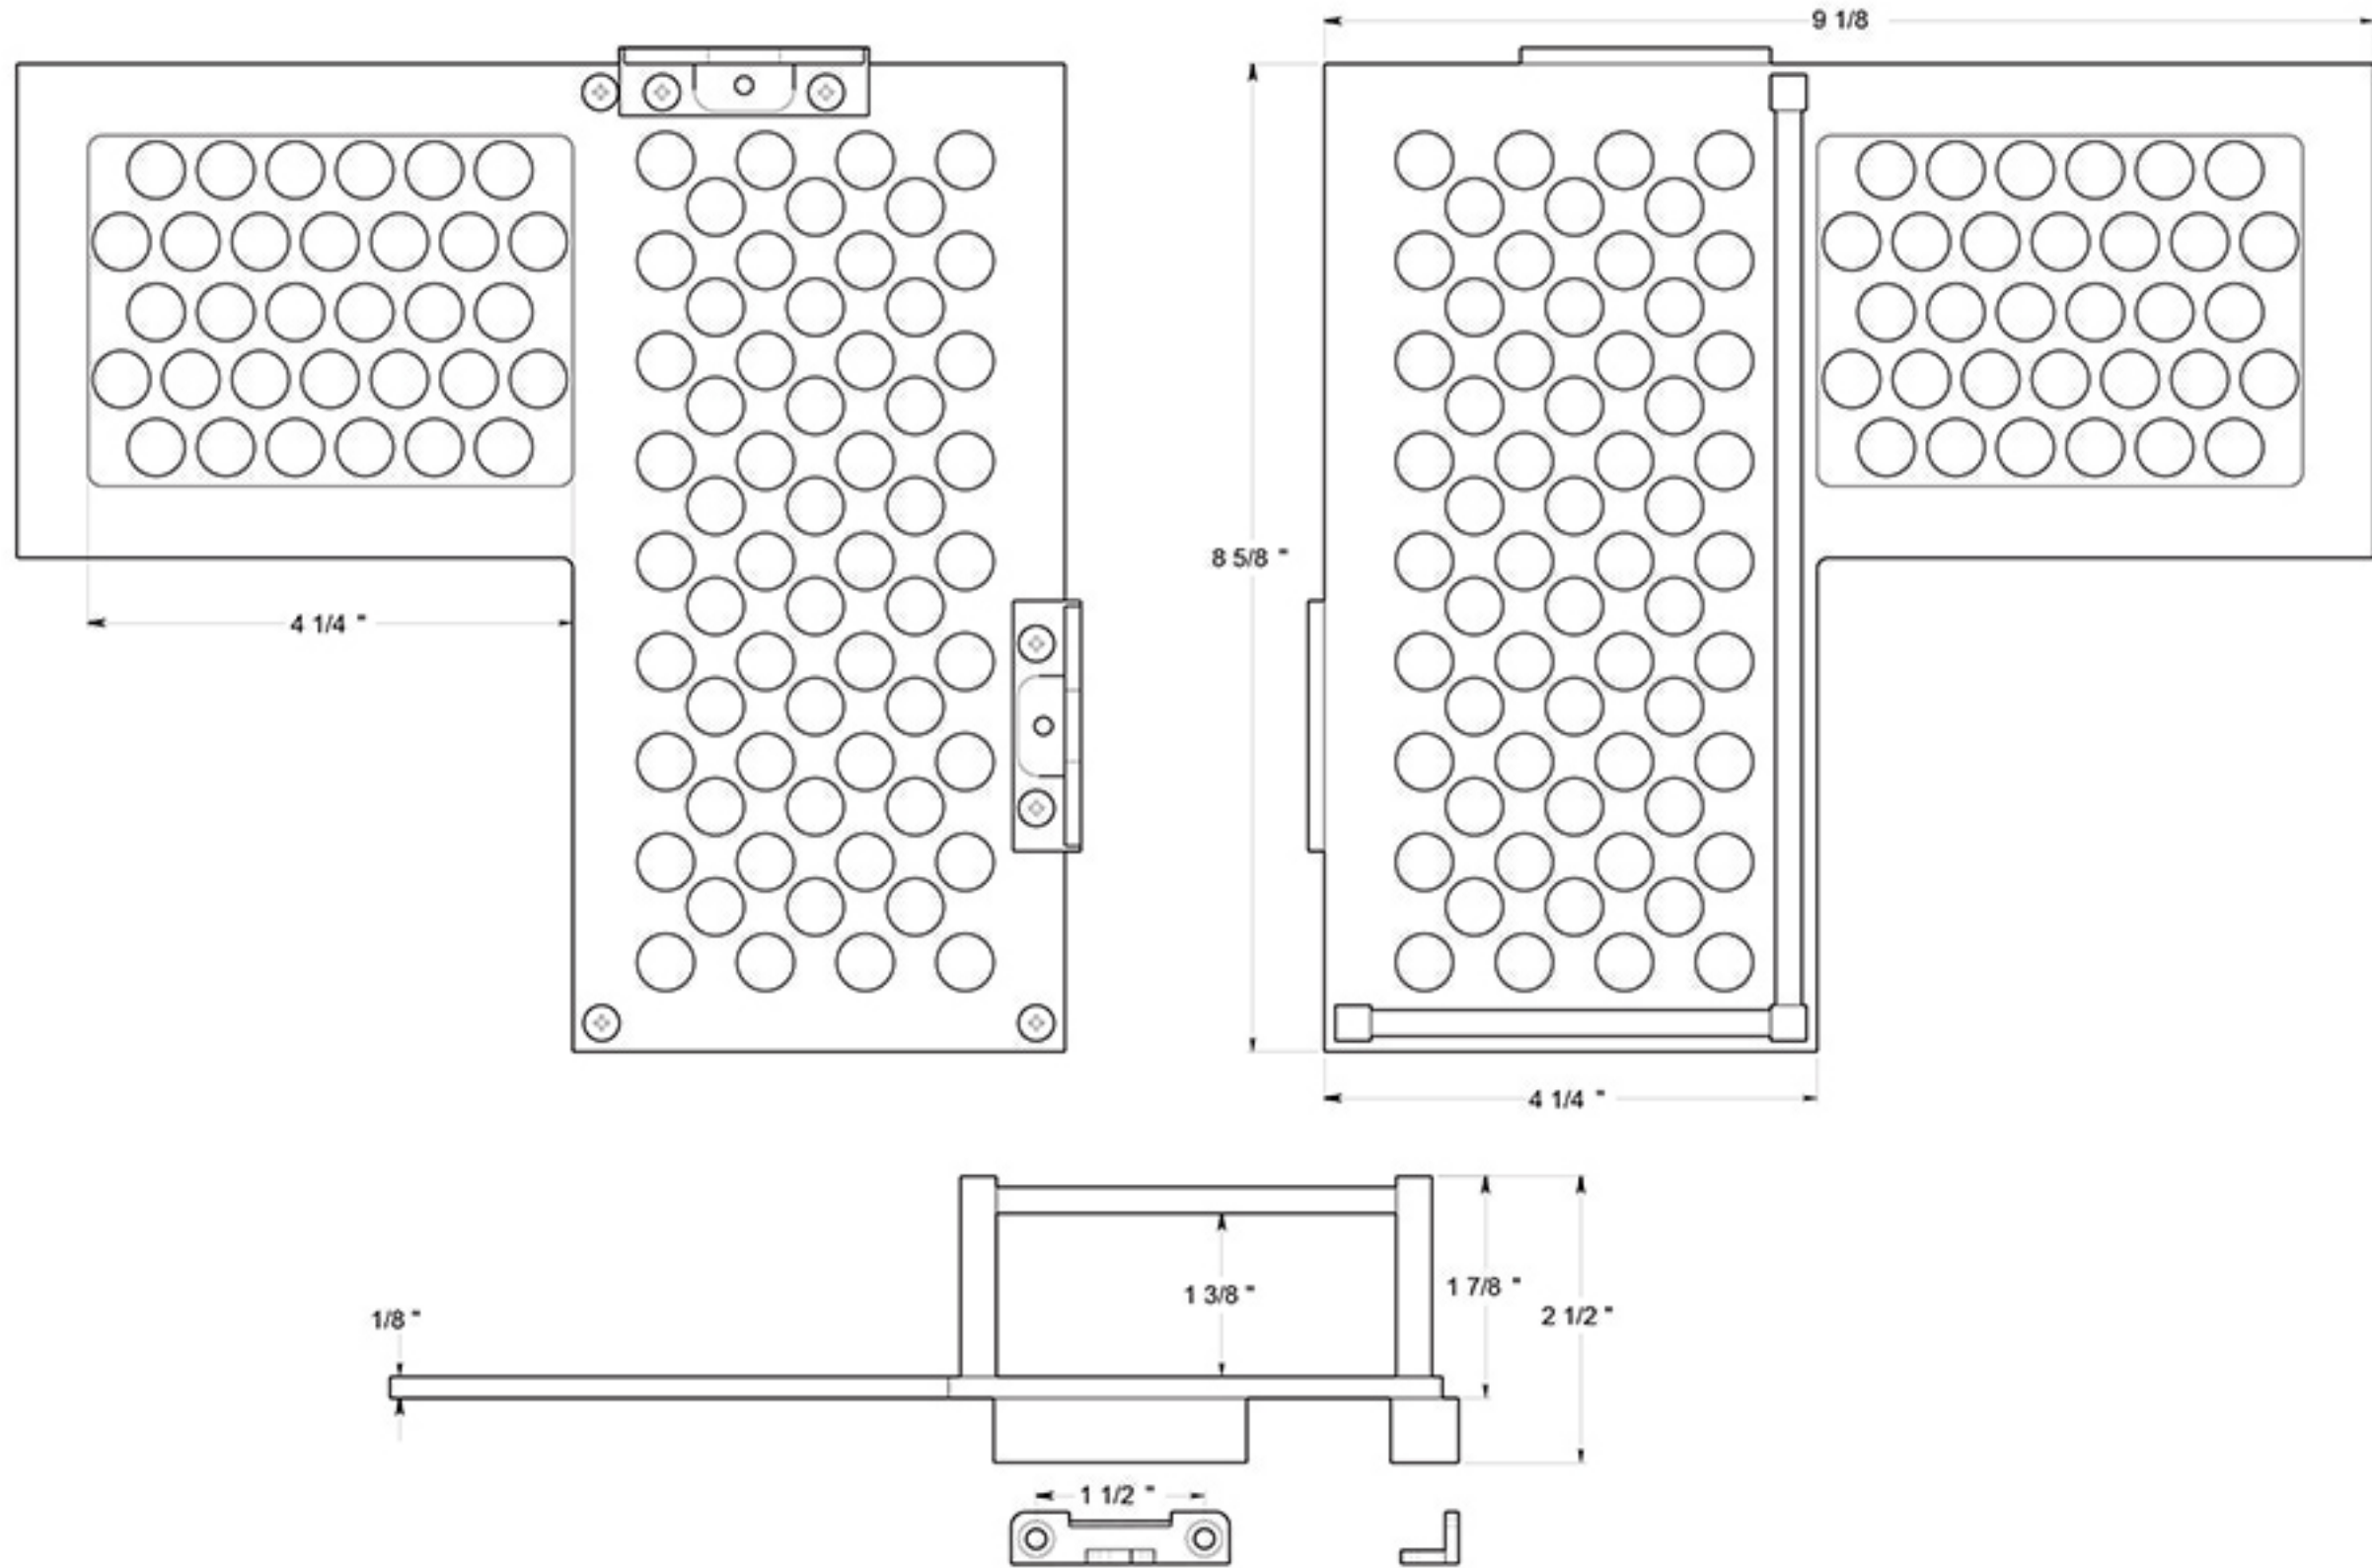

WBHDCR9

9" HD BASKET / RIGHT HAND CORNER / SOLID BRASS

DRAWING NOT TO SCALE

NOTE: Deltana reserves the right to constantly improve its products and is not responsible for differences between the product in-hand and the specifications contained in this drawing. We do not recommend to pre-drill holes or pre-cut woods or metals based on the drawing information if the veracity of the specifications has not been proven by the live product.