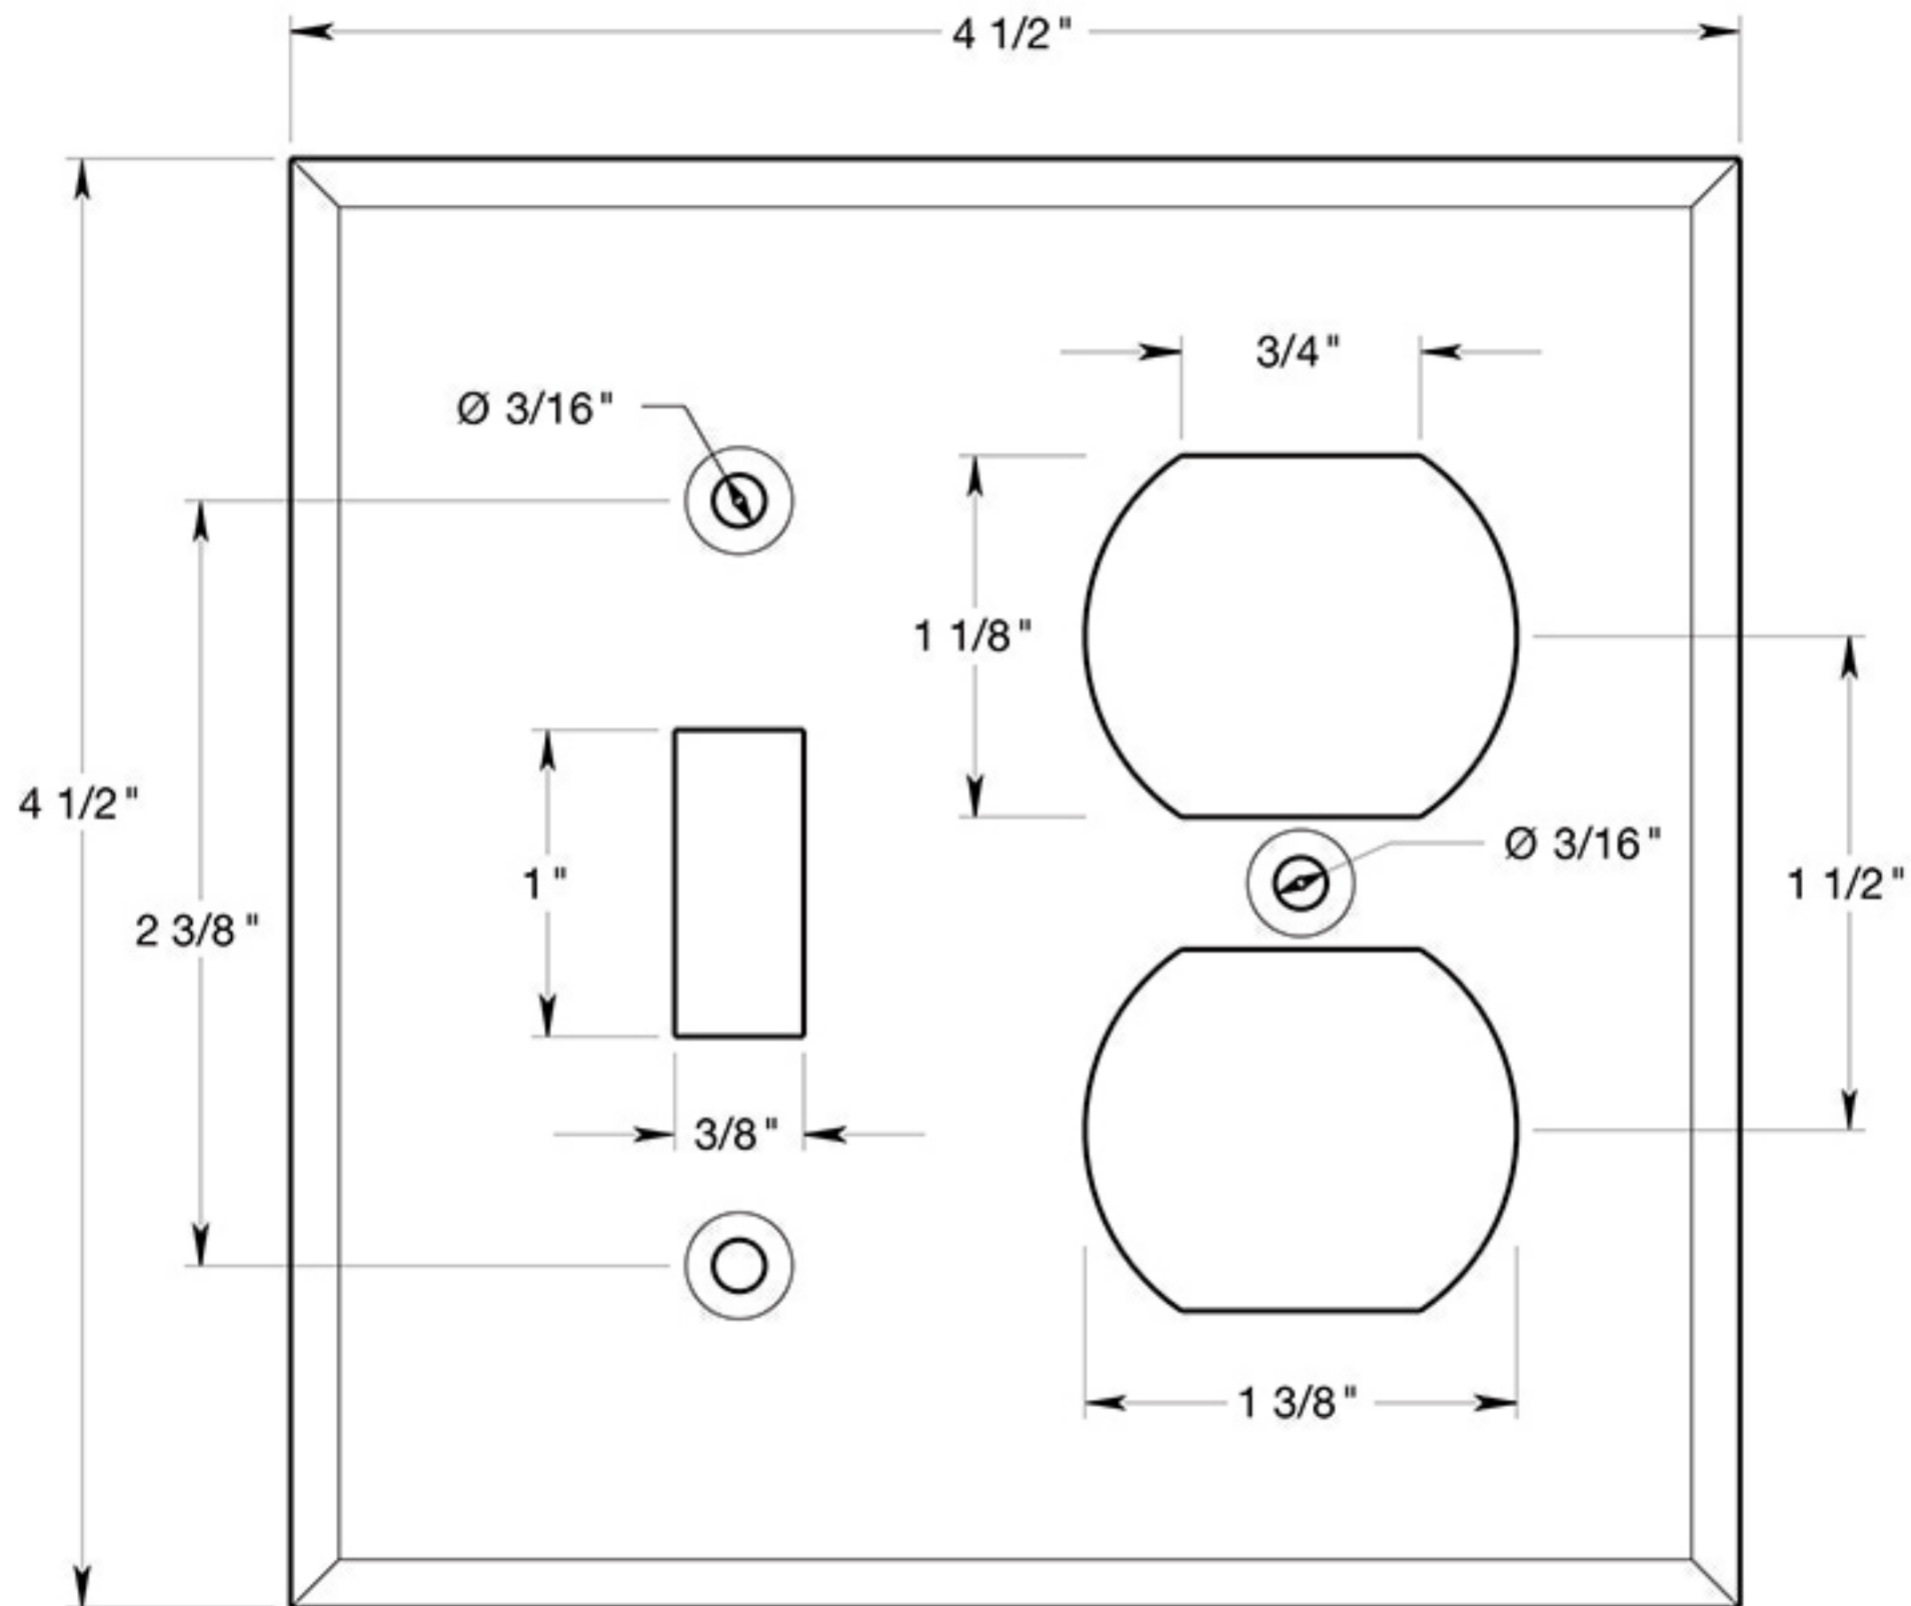

SWP4762

SWITCH PLATE / SINGLE SWITCH - DOUBLE OUTLET / SOLID BRASS

DRAWING NOT TO SCALE

NOTE: Deltana reserves the right to constantly improve its products and is not responsible for differences between the product in-hand and the specifications contained in this drawing. We do not recommend to pre-drill holes or pre-cut woods or metals based on the drawing information if the veracity of the specifications has not been proven by the live product.