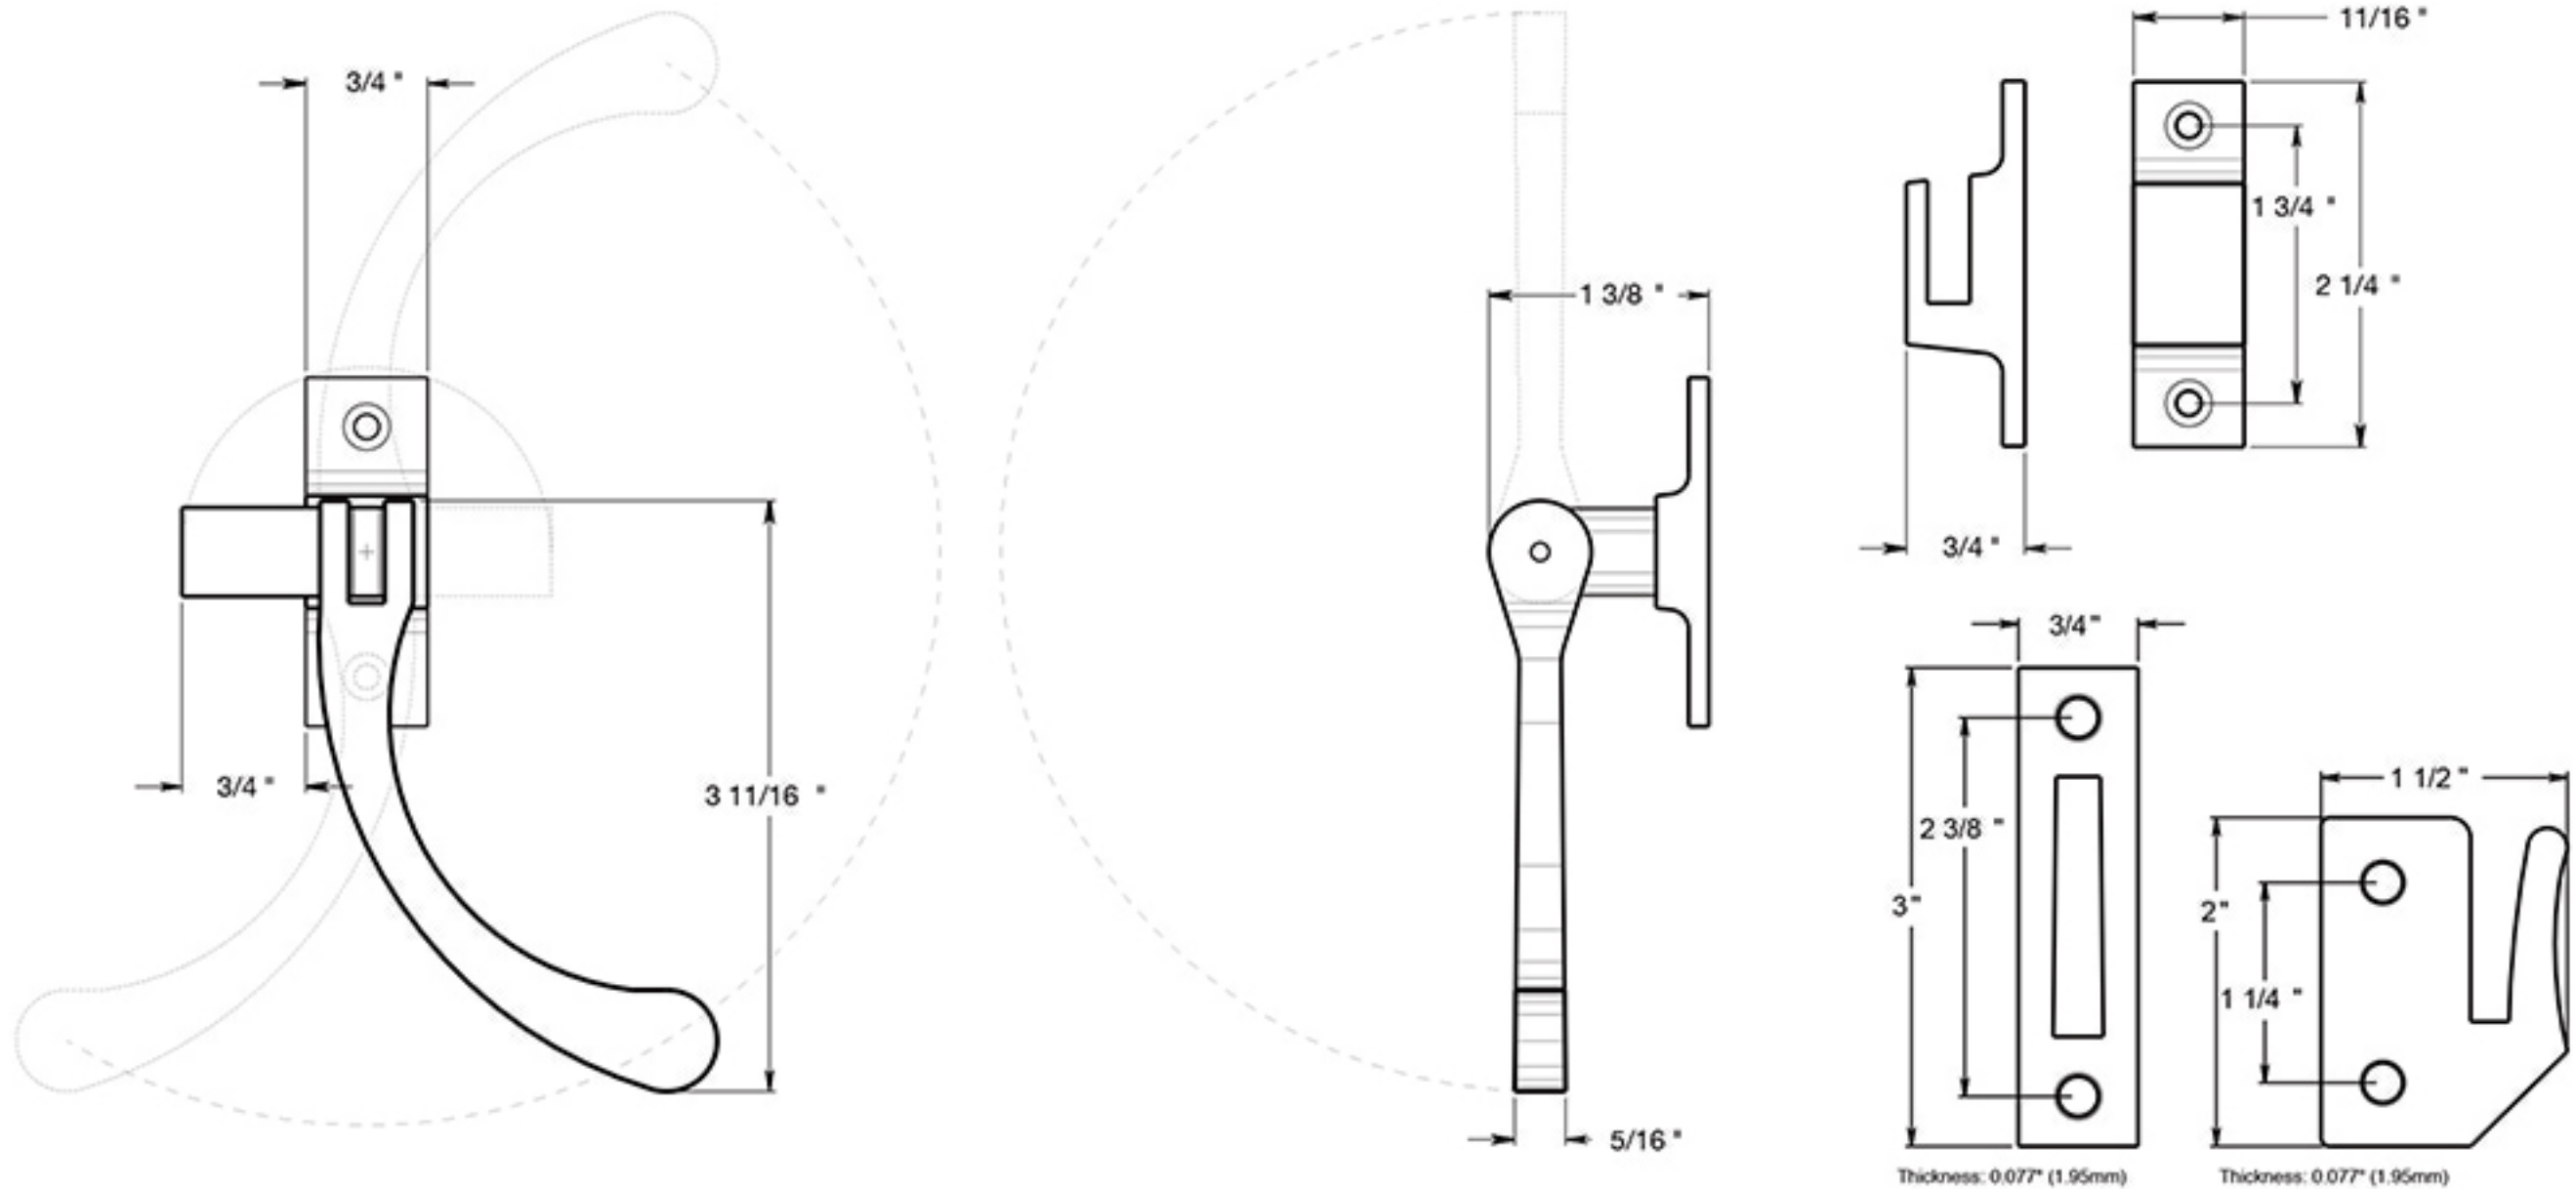

CF450

4-1/2" WINDOW LOCK / CASEMENT FASTENER / REVERSIBLE / SOLID BRASS

DRAWING NOT TO SCALE

NOTE: Deltana reserves the right to constantly improve its products and is not responsible for differences between the product in-hand and the specifications contained in this drawing. We do not recommend to pre-drill holes or pre-cut woods or metals based on the drawing information if the veracity of the specifications has not been proven by the live product.