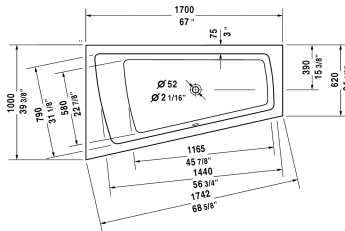

Paiova Bathtub # 700212000000090

| < 66 7/8" Inch > |

Bathtub	Dimension	Weight	Order number
with one backrest slope left, cUPC® listed*, Sanitary acrylic , Filling capacity 48 gal			
Colors			
00 White			
Variant			
Base tub	66 7/8" x 39 3/8" Inch	68.3 lb	700212000000090
Infobox			
* Complies with the following standards: CSA B45.5/IAPMO Z124			
Suitable products			
Tile flange ,			790112
Cable-driven waste and overflow ,			790219
Bathtub anchors for mounting and support of bathtubs and shower trays, 3 pieces,			790103
Headrest for Paiova, material: polyurethane, White,			790001
Stereo transducers (speakers) for bathtubs ,			791818
Support frame (included), for D-Code bathtubs,			790133
Waste and overflow brass, Chrome trim,			791255

All drawings contain the necessary measurements which are subject to standard tolerances. They are stated in inch & mm and are non-binding. Exact measurements, in particular for customized installation scenarios, can only be taken from the finished ceramic piece.