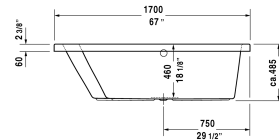

Paiova Bathtub # 700212000000090

| < 66 7/8" Inch > |

Bathtub	Dimension	Weight	Order number
with one backrest slope left, cUPC® listed*, Sanitary acrylic , Filling capacity 48 gal			
Colors			
00 White			
Variant			
Base tub	66 7/8" x 39 3/8" Inch	68.3 lb	700212000000090
Infobox			
* Complies with the following standards: CSA B45.5/IAPMO Z124			
Suitable products			
Tile flange ,			790112
Cable-driven waste and overflow ,			790219
Bathtub anchors for mounting and support of bathtubs and shower trays, 3 pieces,			790103
Headrest for Paiova, material: polyurethane, White,			790001
Stereo transducers (speakers) for bathtubs ,			791818
Support frame (included), for D-Code bathtubs,			790133
Waste and overflow brass, Chrome trim,			791255

All drawings contain the necessary measurements which are subject to standard tolerances. They are stated in inch & mm and are non-binding. Exact measurements, in particular for customized installation scenarios, can only be taken from the finished ceramic piece.