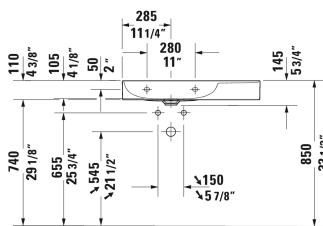

DuraSquare Furniture washbasin asymmetric # 2348800040 / 2348800041 / 2348800044 / 2348800070

|< 31 1/2" Inch >|

Furniture washbasin asymmetric	Dimension	Weight	Order number
without overflow, with faucet deck, bowl on left side, underside fully glazed, hardware included, ceramic covered slotted waste included, wall-mounted, 31 1/2" Inch			
Colors			
00 White			
Variant			
● ●	31 1/2" x 18 1/2" Inch	44.5 lb	2348800040
●	31 1/2" x 18 1/2" Inch	44.5 lb	2348800041
● ● ●	31 1/2" x 18 1/2" Inch	44.5 lb	2348800044
☒	31 1/2" x 18 1/2" Inch	44.5 lb	2348800070
Infobox			
Made of DuraCeram			
Sanitary ceramics with the special WonderGliss surface finish will remain clean and attractive-looking for a long time to come. When ordering WonderGliss please add a "1" as eleventh digit to the model number.			
Towel rail square tube 1/2", Chrome, for washbasin # 235380, 234880, 234980	29 3/8" Inch	1.3 lb	003121
Design Siphon		3.3 lb	005036
Suitable products			

**DuraSquare Furniture washbasin asymmetric # 2348800040 /
2348800041 / 2348800044 / 2348800070**

|< 31 1/2" Inch >|

Console for above-counter basin and vanity basin Compact 1 console with one cut-out, price per section of 3 7/8", basic price 18 7/8" Inch until 31 1/2", 1 1/8" thickness, 18 7/8" Inch	UV104C
Metal console floorstanding ** height adjustable +2", hardware included, for washbasin # 235380, 234880, 234980, towel rail right or left, reversible, 34" x 17 3/4" Inch	003111
Metal console wall-mounted ** hardware included, for washbasin # 235380, 234880, 234980, towel rail right or left, reversible, 34" x 17 3/4" Inch	003112
Glass inserts safety glass, for metal console # 003111, 003112 , 30 3/8" x 15" Inch	009967
Vanity unit wall-mounted 2 drawers, upper drawer including cut-out for siphon and siphon cover, for DuraSquare # 234880 bowl on left side, 30 7/8" x 18 1/8" Inch	XS4168