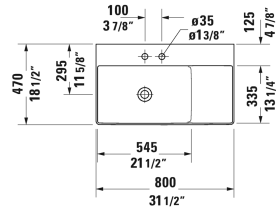

DuraSquare Furniture washbasin asymmetric # 2348800040 / 2348800041 / 2348800044 / 2348800070

|< 31 1/2" Inch >|

Furniture washbasin asymmetric	Dimension	Weight	Order number
without overflow, with faucet deck, bowl on left side, underside fully glazed, hardware included, ceramic covered slotted waste included, wall-mounted, 31 1/2" Inch			
Colors			
00 White			
Variant			
● ●	31 1/2" x 18 1/2" Inch	44.5 lb	2348800040
●	31 1/2" x 18 1/2" Inch	44.5 lb	2348800041
● ● ●	31 1/2" x 18 1/2" Inch	44.5 lb	2348800044
☒	31 1/2" x 18 1/2" Inch	44.5 lb	2348800070
Infobox			
Made of DuraCeram			
Sanitary ceramics with the special WonderGliss surface finish will remain clean and attractive-looking for a long time to come. When ordering WonderGliss please add a "1" as eleventh digit to the model number.			
Towel rail square tube 1/2", Chrome, for washbasin # 235380, 234880, 234980	29 3/8" Inch	1.3 lb	003121
Design Siphon		3.3 lb	005036
Suitable products			

**DuraSquare Furniture washbasin asymmetric # 2348800040 /
2348800041 / 2348800044 / 2348800070**

|< 31 1/2" Inch >|

Console for above-counter basin and vanity basin Compact 1 console with one cut-out, price per section of 3 7/8", basic price 18 7/8" Inch until 31 1/2", 1 1/8" thickness, 18 7/8" Inch	UV104C
Metal console floorstanding ** height adjustable +2", hardware included, for washbasin # 235380, 234880, 234980, towel rail right or left, reversible, 34" x 17 3/4" Inch	003111
Metal console wall-mounted ** hardware included, for washbasin # 235380, 234880, 234980, towel rail right or left, reversible, 34" x 17 3/4" Inch	003112
Glass inserts safety glass, for metal console # 003111, 003112 , 30 3/8" x 15" Inch	009967
Vanity unit wall-mounted 2 drawers, upper drawer including cut-out for siphon and siphon cover, for DuraSquare # 234880 bowl on left side, 30 7/8" x 18 1/8" Inch	XS4168