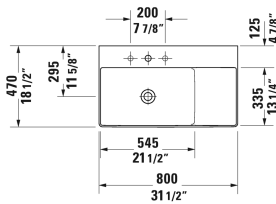

DuraSquare Furniture washbasin asymmetric # 2348800040 / 2348800041 / 2348800044 / 2348800070

|< 31 1/2" Inch >|

Furniture washbasin asymmetric	Dimension	Weight	Order number
without overflow, with faucet deck, bowl on left side, underside fully glazed, hardware included, ceramic covered slotted waste included, wall-mounted, 31 1/2" Inch			
Colors			
00 White			
Variant			
● ●	31 1/2" x 18 1/2" Inch	44.5 lb	2348800040
●	31 1/2" x 18 1/2" Inch	44.5 lb	2348800041
● ● ●	31 1/2" x 18 1/2" Inch	44.5 lb	2348800044
☒	31 1/2" x 18 1/2" Inch	44.5 lb	2348800070
Infobox			
Made of DuraCeram			
Sanitary ceramics with the special WonderGliss surface finish will remain clean and attractive-looking for a long time to come. When ordering WonderGliss please add a "1" as eleventh digit to the model number.			
Towel rail square tube 1/2", Chrome, for washbasin # 235380, 234880, 234980	29 3/8" Inch	1.3 lb	003121
Design Siphon		3.3 lb	005036
Suitable products			

**DuraSquare Furniture washbasin asymmetric # 2348800040 /
2348800041 / 2348800044 / 2348800070**

|< 31 1/2" Inch >|

Console for above-counter basin and vanity basin Compact 1 console with one cut-out, price per section of 3 7/8", basic price 18 7/8" Inch until 31 1/2", 1 1/8" thickness, 18 7/8" Inch	UV104C
Metal console floorstanding ** height adjustable +2", hardware included, for washbasin # 235380, 234880, 234980, towel rail right or left, reversible, 34" x 17 3/4" Inch	003111
Metal console wall-mounted ** hardware included, for washbasin # 235380, 234880, 234980, towel rail right or left, reversible, 34" x 17 3/4" Inch	003112
Glass inserts safety glass, for metal console # 003111, 003112 , 30 3/8" x 15" Inch	009967
Vanity unit wall-mounted 2 drawers, upper drawer including cut-out for siphon and siphon cover, for DuraSquare # 234880 bowl on left side, 30 7/8" x 18 1/8" Inch	XS4168