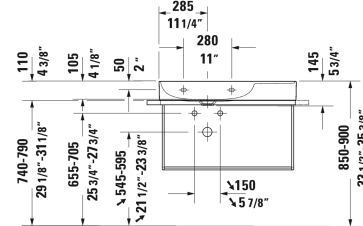

DuraSquare Furniture washbasin asymmetric # 2348800040 / 2348800041 / 2348800044 / 2348800070

|< 31 1/2" Inch >|

Furniture washbasin asymmetric	Dimension	Weight	Order number
without overflow, with faucet deck, bowl on left side, underside fully glazed, hardware included, ceramic covered slotted waste included, wall-mounted, 31 1/2" Inch			
Colors			
00 White			
Variant			
● ●	31 1/2" x 18 1/2" Inch	44.5 lb	2348800040
●	31 1/2" x 18 1/2" Inch	44.5 lb	2348800041
● ● ●	31 1/2" x 18 1/2" Inch	44.5 lb	2348800044
☒	31 1/2" x 18 1/2" Inch	44.5 lb	2348800070
Infobox			
Made of DuraCeram			
Sanitary ceramics with the special WonderGliss surface finish will remain clean and attractive-looking for a long time to come. When ordering WonderGliss please add a "1" as eleventh digit to the model number.			
Towel rail square tube 1/2", Chrome, for washbasin # 235380, 234880, 234980	29 3/8" Inch	1.3 lb	003121
Design Siphon		3.3 lb	005036
Suitable products			

All drawings contain the necessary measurements which are subject to standard tolerances. They are stated in inch & mm and are non-binding. Exact measurements, in particular for customized installation scenarios, can only be taken from the finished ceramic piece.