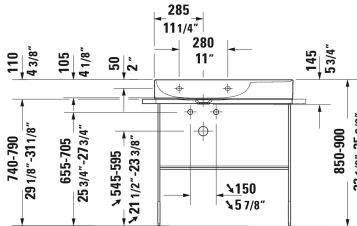

DuraSquare Furniture washbasin asymmetric # 2348800040 / 2348800041 / 2348800044 / 2348800070

|< 31 1/2" Inch >|

Furniture washbasin asymmetric	Dimension	Weight	Order number
without overflow, with faucet deck, bowl on left side, underside fully glazed, hardware included, ceramic covered slotted waste included, wall-mounted, 31 1/2" Inch			
Colors			
00 White			
Variant			
● ●	31 1/2" x 18 1/2" Inch	44.5 lb	2348800040
●	31 1/2" x 18 1/2" Inch	44.5 lb	2348800041
● ● ●	31 1/2" x 18 1/2" Inch	44.5 lb	2348800044
☒	31 1/2" x 18 1/2" Inch	44.5 lb	2348800070
Infobox			
Made of DuraCeram			
Sanitary ceramics with the special WonderGliss surface finish will remain clean and attractive-looking for a long time to come. When ordering WonderGliss please add a "1" as eleventh digit to the model number.			
Towel rail square tube 1/2", Chrome, for washbasin # 235380, 234880, 234980	29 3/8" Inch	1.3 lb	003121
Design Siphon		3.3 lb	005036
Suitable products			

**DuraSquare Furniture washbasin asymmetric # 2348800040 /
2348800041 / 2348800044 / 2348800070**

|< 31 1/2" Inch >|

Console for above-counter basin and vanity basin Compact 1 console with one cut-out, price per section of 3 7/8", basic price 18 7/8" Inch until 31 1/2", 1 1/8" thickness, 18 7/8" Inch	UV104C
Metal console floorstanding ** height adjustable +2", hardware included, for washbasin # 235380, 234880, 234980, towel rail right or left, reversible, 34" x 17 3/4" Inch	003111
Metal console wall-mounted ** hardware included, for washbasin # 235380, 234880, 234980, towel rail right or left, reversible, 34" x 17 3/4" Inch	003112
Glass inserts safety glass, for metal console # 003111, 003112 , 30 3/8" x 15" Inch	009967
Vanity unit wall-mounted 2 drawers, upper drawer including cut-out for siphon and siphon cover, for DuraSquare # 234880 bowl on left side, 30 7/8" x 18 1/8" Inch	XS4168