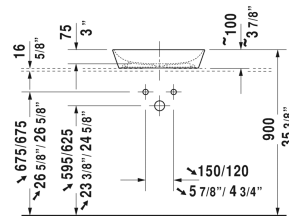

Cape Cod Washbowl # 233950..00 / 233950..00 / 233950..00

< 19 5/8" Inch >

Washbowl	Dimension	Weight	Order number
without faucet deck, without overflow, hardware included, 19 5/8" Inch			
Colors			
00 White 26 White/White Satin Matt 32 White Satin Matt			
Variant			
☒ inside color White, outside color White	19 5/8" x 16" Inch	12.8 lb	233950..00
☒ inside color White, outside color White Satin Matt	19 5/8" x 16" Inch	12.8 lb	233950..00
☒ inside color White Satin Matt, outside color White Satin Matt	19 5/8" x 16" Inch	12.8 lb	233950..00
Infobox			
Made of DuraCeram, Duravit recommends the following faucets for # 233950: Hansgrohe Logis 190 # 71090001			
Sanitary ceramics with the special WonderGliss surface finish will remain clean and attractive-looking for a long time to come. When ordering WonderGliss please add a "1" as eleventh digit to the model number.			
Slotted waste for washbasins without overflow	2" Inch	0.7 lb	005024
Design Siphon		3.3 lb	005036
Suitable products			
Vanity unit wall-mounted 1 pull-out compartment, countertop including one cut-out, for 1 above-counter basin centered, 31 1/2" x 21 5/8" Inch	31 1/2" x 21 5/8" Inch		KT6694
Vanity unit wall-mounted 1 pull-out compartment, countertop including one cut-out, for 1 above-counter basin centered, 39 3/8" x 21 5/8" Inch	39 3/8" x 21 5/8" Inch		KT6695
Vanity unit wall-mounted 1 pull-out compartment, countertop including one cut-out, for 1 above-counter basin centered, 47 1/4" x 21 5/8" Inch	47 1/4" x 21 5/8" Inch		KT6696

All drawings contain the necessary measurements which are subject to standard tolerances. They are stated in inch & mm and are non-binding. Exact measurements, in particular for customized installation scenarios, can only be taken from the finished ceramic piece.