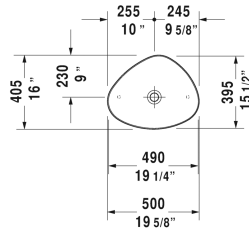

Cape Cod Washbowl # 233950..00 / 233950..00 / 233950..00

< 19 5/8" Inch >

Washbowl	Dimension	Weight	Order number
without faucet deck, without overflow, hardware included, 19 5/8" Inch			
Colors			
00 White 26 White/White Satin Matt 32 White Satin Matt			
Variant			
☒ inside color White, outside color White	19 5/8" x 16" Inch	12.8 lb	233950..00
☒ inside color White, outside color White Satin Matt	19 5/8" x 16" Inch	12.8 lb	233950..00
☒ inside color White Satin Matt, outside color White Satin Matt	19 5/8" x 16" Inch	12.8 lb	233950..00
Infobox			
Made of DuraCeram, Duravit recommends the following faucets for # 233950: Hansgrohe Logis 190 # 71090001			
Sanitary ceramics with the special WonderGliss surface finish will remain clean and attractive-looking for a long time to come. When ordering WonderGliss please add a "1" as eleventh digit to the model number.			
Slotted waste for washbasins without overflow	2" Inch	0.7 lb	005024
Design Siphon		3.3 lb	005036
Suitable products			
Vanity unit wall-mounted 1 pull-out compartment, countertop including one cut-out, for 1 above-counter basin centered, 31 1/2" x 21 5/8" Inch	31 1/2" x 21 5/8" Inch		KT6694
Vanity unit wall-mounted 1 pull-out compartment, countertop including one cut-out, for 1 above-counter basin centered, 39 3/8" x 21 5/8" Inch	39 3/8" x 21 5/8" Inch		KT6695
Vanity unit wall-mounted 1 pull-out compartment, countertop including one cut-out, for 1 above-counter basin centered, 47 1/4" x 21 5/8" Inch	47 1/4" x 21 5/8" Inch		KT6696