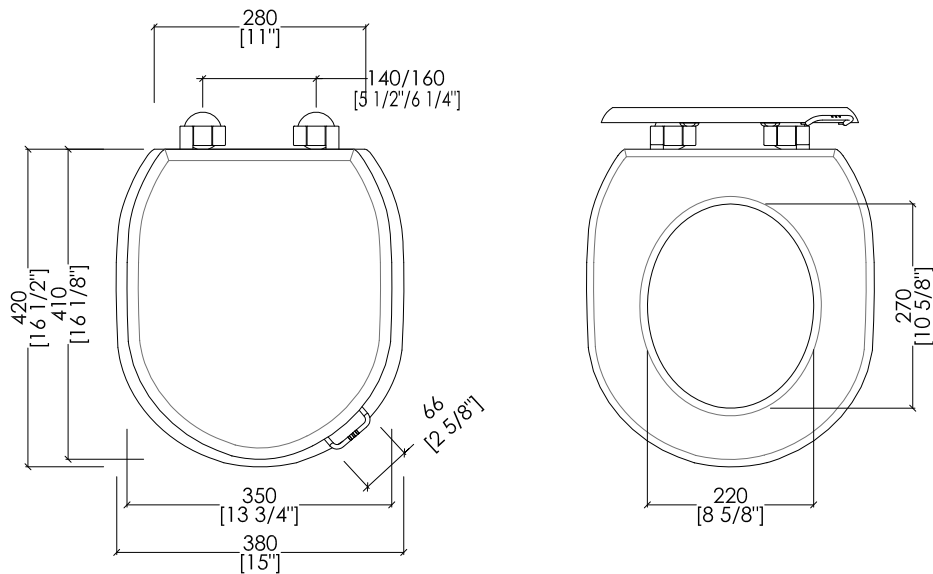

Devon&Devon

CLASSICA

2 . SEDILE LISTRATO MDF (cerniera soft-close) MDF SEAT (soft-close hinge)

updating 01|2021

MODELLO 2:

► SEDILE LISTRATO MDF (cerniera soft-close)

FINITURA: mogano | verniciato bianco;

► CERNIERA: cromo | oro chiaro | oro rosa | antico rame | bronzo | nickel satinato | nickel lucido | nickel nero

► DIMENSIONE IMBALLO: mm 520x400x75H

N.B. Tutte le misure sono in millimetri/pollici. Questo disegno è di proprietà Devon&Devon. Non può essere riprodotto o trasmesso a terzi senza autorizzazione.

MODEL 2:

► MDF SEAT (soft-close hinge):

FINISH: mahogany | white painted;

► HINGE: chrome | light gold | rose gold | antique copper | bronze | satin nickel | polished nickel | black nickel

► PACKAGING SIZE: inch 20 1/2"x 15 3/4"x 3"H

N.B. All measurements are in millimetres/inch. This drawing is property of Devon&Devon. It may not be reproduced or transmitted to third parties without authorization.