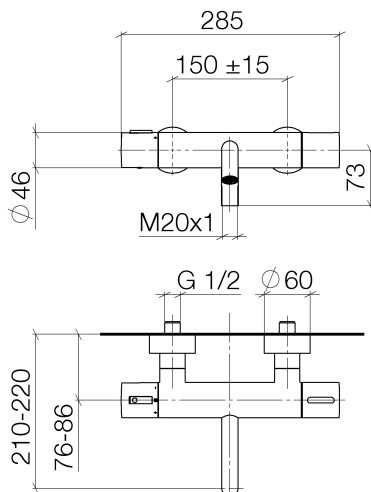

- Meta

Tub thermostat for wall-mounted installation without hand shower set - polished chrome

Article number: 34 201 979-00

- 8-1/4" Projection
- Round aerator
- Diverter with integrated volume control and integrated stops
- 3/8" Shower outlet
- Flanges \varnothing 2-3/8"
- 1/2" connection
- Center to center 5-7/8" \pm 6"
- Water flow rate limited to max. 4.5 gpm
- Internal backflow preventer.

polished chrome

Accessory is required for this item.

Dimensional drawing

All dimensions in mm / inch = mm x 0,0394

- Meta

Tub thermostat for wall-mounted installation without hand shower set - polished chrome

Article number: 34 201 979-00

Flow rate chart

- Meta

Tub thermostat for wall-mounted installation without hand shower set - polished chrome

Article number: 34 201 979-00

Other surface finishes

platinum matte
34 201 979-06

Required article

35 080 970-90 0010
Rough-in adapter -