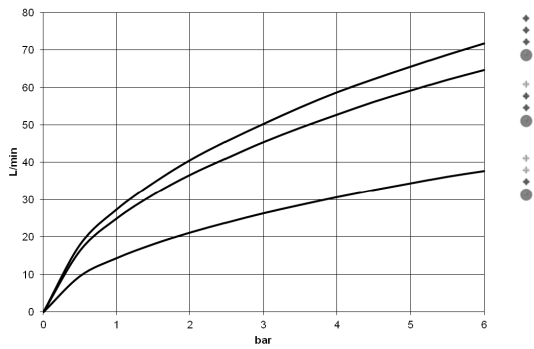

- Meta

Tub thermostat for wall-mounted installation without hand shower set - polished chrome

Article number: 34 201 979-00

Flow rate chart