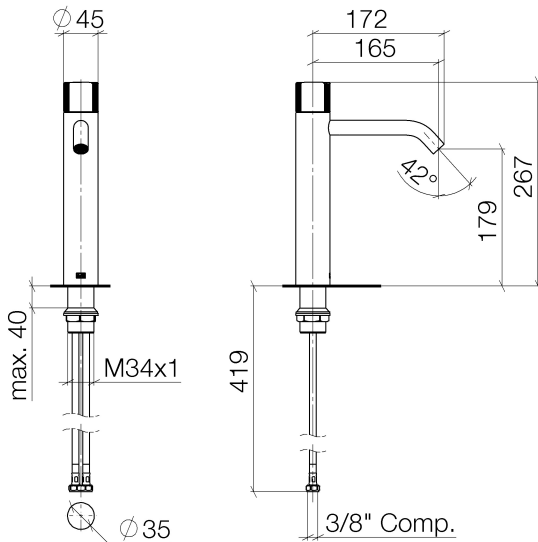

Sink - Meta

META PURE Single-lever lavatory mixer with extended shank without drain - platinum matte

Article number: 33 539 664-06 0010

- 6-1/2" Projection
- Progressive temperature cartridge
- Rigid spout
- Round aerated stream
- Total height 10-1/2"
- Height to aerator/spout outlet 7"
- 1-3/8" hole diameter
- 2 x pressure hose with 3/8" compression fitting
- Water flow rate limited to max. 1.2 gpm
- lead-free
- For combination with vessel sinks.

platinum matte

Dimensional drawing

All dimensions in mm / inch = mm x 0,0394

Sink - Meta

META PURE Single-lever lavatory mixer with extended shank without drain - platinum matte

Article number: 33 539 664-06 0010

Flow rate chart

Sink - Meta

META PURE Single-lever lavatory mixer with extended shank without drain - platinum matte

Article number: 33 539 664-06 0010

Other surface finishes

polished chrome

33 539 664-00 0010