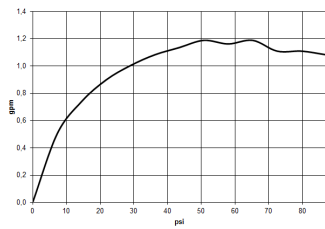

Sink - Meta

META PURE Single-lever lavatory mixer with extended shank without drain - platinum matte

Article number: 33 539 664-06 0010

- 6-1/2" Projection
- Progressive temperature cartridge
- Rigid spout
- Round aerated stream
- Total height 10-1/2"
- Height to aerator/spout outlet 7"
- 1-3/8" hole diameter
- 2 x pressure hose with 3/8" compression fitting
- Water flow rate limited to max. 1.2 gpm
- lead-free
- For combination with vessel sinks.

platinum matte

Dimensional drawing

All dimensions in mm / inch = mm x 0,0394

Sink - Meta

META PURE Single-lever lavatory mixer with extended shank without drain - platinum matte

Article number: 33 539 664-06 0010

Flow rate chart

Sink - Meta

META PURE Single-lever lavatory mixer with extended shank without drain - platinum matte

Article number: 33 539 664-06 0010

Other surface finishes

polished chrome

33 539 664-00 0010