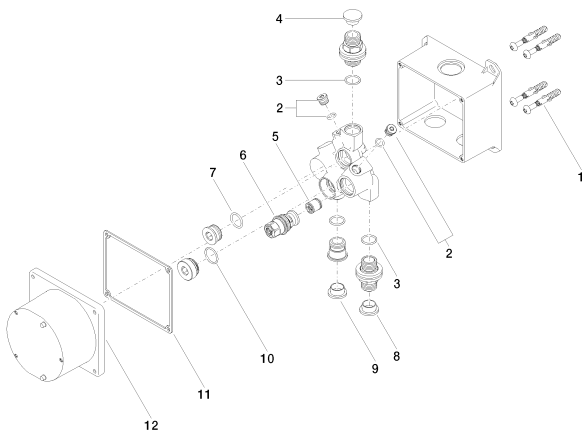

Sink - Concealed rough parts

eSET Touchfree Lavatory faucet without temperature adjustment for wall-mounted installation -

Article number: 35 743 970-90 0010

- lead-free
- 1x check valve
- 1x 1/2" male thread connection
- Mud guard
- 1x shut-off
- Concealed installation
- Min. rough in depth 3-1/2"
- Max. rough in depth 4-7/8"
- Compatible with outlets from Vaia, Lissé, CL.1, IMO, Tara., Tara Logic, Meta.02, Deque, Supernova, Symetrics, LULU and MEM
- Not compatible with outlets with pull-rod drains. Please use in combination with pop up drain 10 126 970-FF
- Additional series and finishes available upon request (xtra Service)

Dimensional drawing

Sink - Concealed rough parts

eSET Touchfree Lavatory faucet without temperature adjustment for wall-mounted installation -

Article number: 35 743 970-90 0010

All dimensions in mm / inch = mm x 0,0394

Sink - Concealed rough parts

eSET Touchfree Lavatory faucet without temperature adjustment for wall-mounted installation -

Article number: 35 743 970-90 0010

Spare parts list

Number	Item Number	Designation	Number of units
1	04 30 31 024 01 90	fixing set	2
2	04 31 20 039 10 90	plug	2
3	09 14 10 010 90	seal	3
4	09 31 20 092 90	plug	1
5	09 23 01 040 90	back-flow preventer	1
6	04 29 05 031 01 90	insert	1
7	09 14 10 117 90	seal	1
8	09 31 20 094 90	plug	1
9	09 31 20 093 90	plug	1
10	09 14 10 031 90	seal	1
11	09 14 03 103 90	seal	1
12	09 11 11 011 90	lid	1