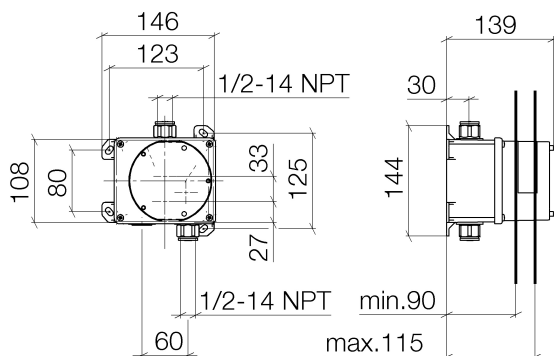

Sink - Concealed rough parts

eSET Touchfree Lavatory faucet without temperature adjustment for wall-mounted installation -

Article number: 35 743 970-90 0010

- lead-free
- 1x check valve
- 1x 1/2" male thread connection
- Mud guard
- 1x shut-off
- Concealed installation
- Min. rough in depth 3-1/2"
- Max. rough in depth 4-7/8"
- Compatible with outlets from Vaia, Lissé, CL.1, IMO, Tara., Tara Logic, Meta.02, Deque, Supernova, Symetrics, LULU and MEM
- Not compatible with outlets with pull-rod drains. Please use in combination with pop up drain 10 126 970-FF
- Additional series and finishes available upon request (xtra Service)

Dimensional drawing

Sink - Concealed rough parts

eSET Touchfree Lavatory faucet without temperature adjustment for wall-mounted installation -

Article number: 35 743 970-90 0010

All dimensions in mm / inch = mm x 0,0394

Sink - Concealed rough parts

eSET Touchfree Lavatory faucet without temperature adjustment for wall-mounted installation -

Article number: 35 743 970-90 0010

Spare parts list

Number	Item Number	Designation	Number of units
1	04 30 31 024 01 90	fixing set	2
2	04 31 20 039 10 90	plug	2
3	09 14 10 010 90	seal	3
4	09 31 20 092 90	plug	1
5	09 23 01 040 90	back-flow preventer	1
6	04 29 05 031 01 90	insert	1
7	09 14 10 117 90	seal	1
8	09 31 20 094 90	plug	1
9	09 31 20 093 90	plug	1
10	09 14 10 031 90	seal	1
11	09 14 03 103 90	seal	1
12	09 11 11 011 90	lid	1