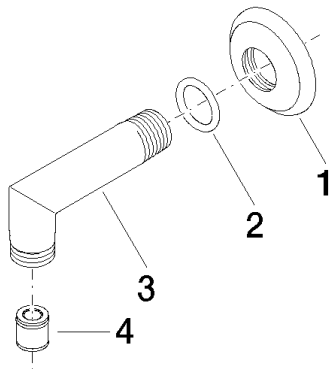

Bathtub - Madison
Wall elbow - polished chrome
Article number: 28 450 410-00 0010

- 1/2" Shower outlet
- Flange diameter 2-1/8"
- 1/2" connection

polished chrome

Dimensional drawing

All dimensions in mm / inch = mm x 0,0394

Spare parts list

Number	Item Number	Designation	Number of units
1	09 27 35 003-00	rosette	1
2	09 14 10 026 90	seal	1
3	09 11 03 021-00	connection	1
4	09 23 01 040 90	back-flow preventer	1