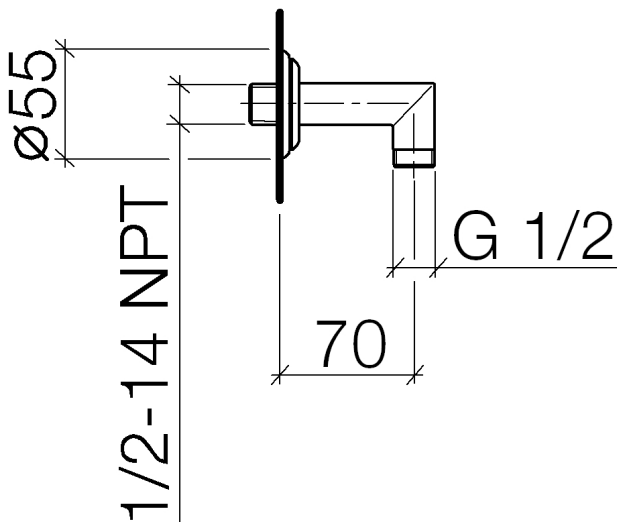

Bathtub - Madison
Wall elbow - polished chrome
Article number: 28 450 410-00 0010

- 1/2" Shower outlet
- Flange diameter 2-1/8"
- 1/2" connection

polished chrome

Dimensional drawing

All dimensions in mm / inch = mm x 0,0394

Bathtub - Madison

Wall elbow - polished chrome

Article number: 28 450 410-00 0010

Bathtub - Madison
 Wall elbow - polished chrome
 Article number: 28 450 410-00 0010

Other surface finishes

platinum matte
 28 450 410-06 0010

Spare parts list

Number	Item Number	Designation	Number of units
1	09 27 35 003-00	rosette	1
2	09 14 10 026 90	seal	1
3	09 11 03 021-00	connection	1
4	09 23 01 040 90	back-flow preventer	1