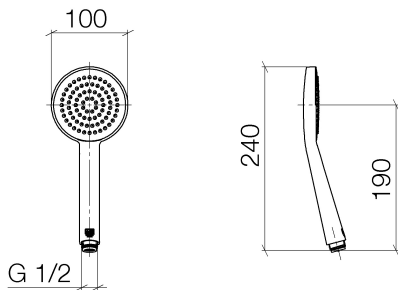

Bathtub - CL.1

Hand shower - polished chrome

Article number: 28 015 979-00 0010

- Standard spray mode
- Descaling system
- Ø 3-7/8"
- 1/2" connection
- Water flow rate limited to max. 1.8 gpm
- Internal backflow preventer.

polished chrome

Dimensional drawing

All dimensions in mm / inch = mm x 0,0394

Bathtub - CL.1
Hand shower - polished chrome
Article number: 28 015 979-00 0010

Flow rate chart

Bathtub - CL.1
Hand shower - polished chrome
Article number: 28 015 979-00 0010