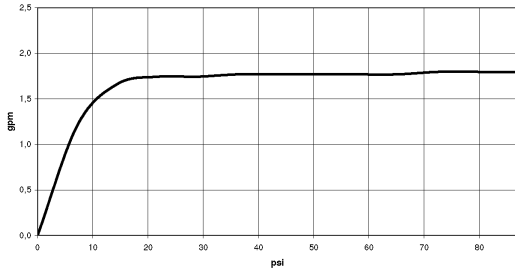

Bathtub - CL.1

Hand shower - polished chrome

Article number: 28 015 979-00 0010

- Standard spray mode
- Descaling system
- Ø 3-7/8"
- 1/2" connection
- Water flow rate limited to max. 1.8 gpm
- Internal backflow preventer.

polished chrome

Dimensional drawing

All dimensions in mm / inch = mm x 0,0394

Bathtub - CL.1
Hand shower - polished chrome
Article number: 28 015 979-00 0010

Flow rate chart

Bathtub - CL.1
Hand shower - polished chrome
Article number: 28 015 979-00 0010