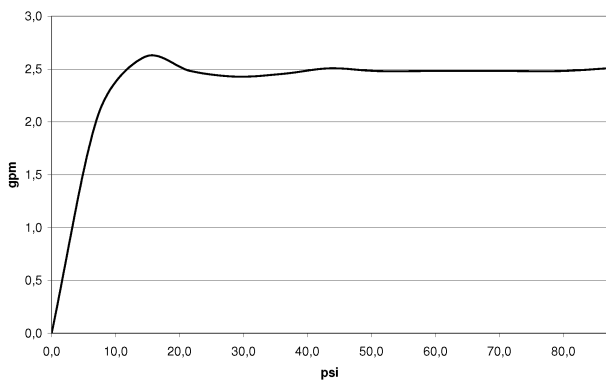

Shower - CL.1

WATER SHEET Cascade spout for wall-mounted installation - polished chrome

Article number: 13 445 979-00 0010

NO IMAGE

AVAILABLE

- 5-7/8" Projection
- Cascade
- Cover plate 9-1/2" x 2-3/8"
- 1/2" connection
- Plug-in connection mounting
- Water flow rate limited to max. 2.5 gpm

polished chrome

Accessory is required for this item.

Dimensional drawing

All dimensions in mm / inch = mm x 0,0394

Shower - CL.1

WATER SHEET Cascade spout for wall-mounted installation - polished chrome

Article number: 13 445 979-00 0010

Flow rate chart

Shower - CL.1

WATER SHEET Cascade spout for wall-mounted installation - polished chrome

Article number: 13 445 979-00 0010

Other surface finishes

platinum matte

13 445 979-06 0010

platinum