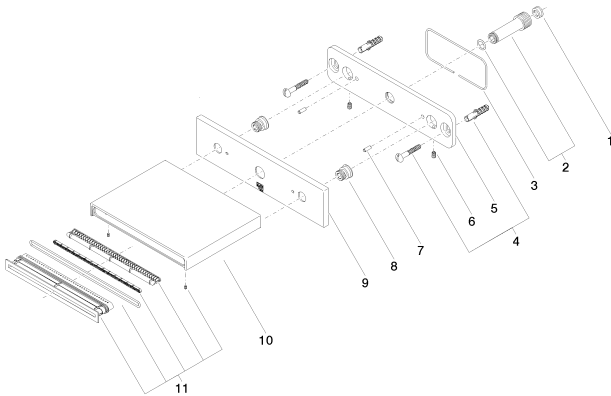

Shower - CL.1

WATER SHEET Cascade spout for wall-mounted installation - polished chrome

Article number: 13 445 979-00 0010

NO IMAGE

AVAILABLE

- 5-7/8" Projection
- Cascade
- Cover plate 9-1/2" x 2-3/8"
- 1/2" connection
- Plug-in connection mounting
- Water flow rate limited to max. 2.5 gpm

polished chrome

Accessory is required for this item.

Dimensional drawing

All dimensions in mm / inch = mm x 0,0394

Shower - CL.1

WATER SHEET Cascade spout for wall-mounted installation - polished chrome

Article number: 13 445 979-00 0010

Flow rate chart

Shower - CL.1

WATER SHEET Cascade spout for wall-mounted installation - polished chrome

Article number: 13 445 979-00 0010

Other surface finishes

platinum matte

13 445 979-06 0010

platinum

Required article

35 080 970-90 0010

Rough-in adapter -

Shower - CL.1

WATER SHEET Cascade spout for wall-mounted installation - polished chrome

Article number: 13 445 979-00 0010

Spare parts list

Number	Item Number	Designation	Number of units
1	09 23 01 057 90	flow reducer	1
2	90 24 03 213 00 90	connection	1
3	09 14 03 134 90	seal	1
4	04 30 31 024 01 90	fixing set	1
5	09 17 97 059 90	holder	1
6	09 31 11 036 90	pin	2
7	09 31 11 040 90	pin	2
8	09 24 03 214 90	nipple	2
9	09 27 78 051-00	rosette	1
10	09 11 78 003 20-00	spout	1
11	90 29 03 059 00 90	insert	1