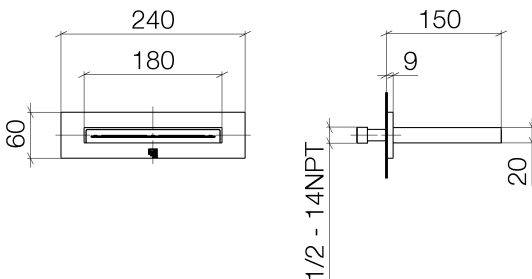

Shower - CL.1

WATER SHEET Cascade spout for wall-mounted installation - polished chrome

Article number: 13 445 979-00 0010

NO IMAGE

AVAILABLE

- 5-7/8" Projection
- Cascade
- Cover plate 9-1/2" x 2-3/8"
- 1/2" connection
- Plug-in connection mounting
- Water flow rate limited to max. 2.5 gpm

polished chrome

Accessory is required for this item.

Dimensional drawing

All dimensions in mm / inch = mm x 0,0394

Shower - CL.1

WATER SHEET Cascade spout for wall-mounted installation - polished chrome

Article number: 13 445 979-00 0010

Flow rate chart

Shower - CL.1

WATER SHEET Cascade spout for wall-mounted installation - polished chrome

Article number: 13 445 979-00 0010

Other surface finishes

platinum matte

13 445 979-06 0010

platinum

Required article

35 080 970-90 0010

Rough-in adapter -

Shower - CL.1

WATER SHEET Cascade spout for wall-mounted installation - polished chrome

Article number: 13 445 979-00 0010

Spare parts list

Number	Item Number	Designation	Number of units
1	09 23 01 057 90	flow reducer	1
2	90 24 03 213 00 90	connection	1
3	09 14 03 134 90	seal	1
4	04 30 31 024 01 90	fixing set	1
5	09 17 97 059 90	holder	1
6	09 31 11 036 90	pin	2
7	09 31 11 040 90	pin	2
8	09 24 03 214 90	nipple	2
9	09 27 78 051-00	rosette	1
10	09 11 78 003 20-00	spout	1
11	90 29 03 059 00 90	insert	1