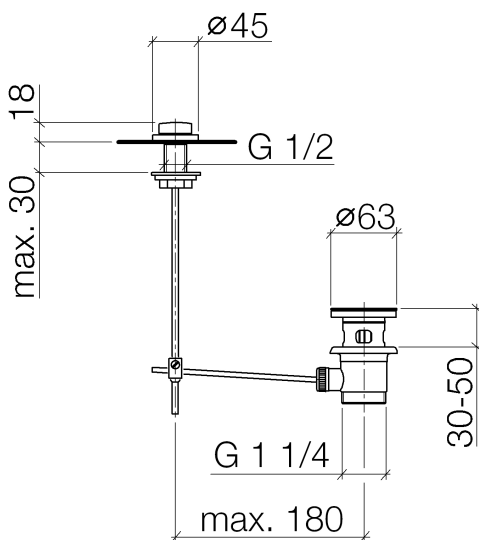

Sink - Lissé

Drain pop-up drain set for deck-mounted installation 1 1/4" - polished chrome

Article number: 10 200 970-00 0010

- US drain with overflow
- Suitable only for basins with overflow.

polished chrome

Dimensional drawing

All dimensions in mm / inch = mm x 0,0394

Sink - Lissé

Drain pop-up drain set for deck-mounted installation 1 1/4" - polished chrome

Article number: 10 200 970-00 0010

Sink - Lissé

Drain pop-up drain set for deck-mounted installation 1 1/4" - polished chrome

Article number: 10 200 970-00 0010

Other surface finishes

platinum matte

10 200 970-06 0010

platinum

10 200 970-08 0010

Durabrass

10 200 970-09 0010

Sink - Lissé

Drain pop-up drain set for deck-mounted installation 1 1/4" - polished chrome

Article number: 10 200 970-00 0010

Spare parts list

Number	Item Number	Designation	Number of units
1	09 21 33 001-00	handle	1
2	09 14 10 007 90	seal	2
3	09 31 09 004-00	pull-rod	1
4	09 18 40 022-00	sleeve	1
5	09 14 10 095 90	seal	1
6	09 14 05 012 90	seal	1
7	09 14 40 001 90	seal	1
8	09 23 10 010 90	nut	1
9	04 11 01 023 00-00	Drain - polished chrome	1