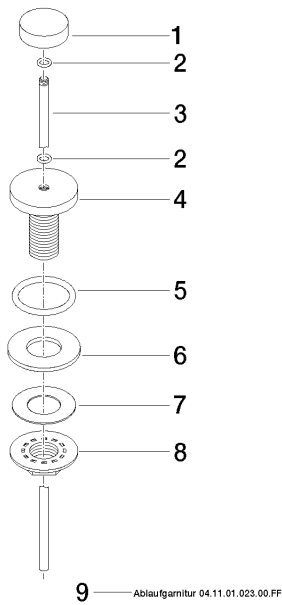

Sink - Lissé

Drain pop-up drain set for deck-mounted installation 1 1/4" - polished chrome

Article number: 10 200 970-00 0010

- US drain with overflow
- Suitable only for basins with overflow.

polished chrome

Dimensional drawing

All dimensions in mm / inch = mm x 0,0394

Sink - Lissé

Drain pop-up drain set for deck-mounted installation 1 1/4" - polished chrome

Article number: 10 200 970-00 0010

Sink - Lissé

Drain pop-up drain set for deck-mounted installation 1 1/4" - polished chrome

Sink - Lissé

Drain pop-up drain set for deck-mounted installation 1 1/4" - polished chrome

Article number: 10 200 970-00 0010

Spare parts list

Number	Item Number	Designation	Number of units
1	09 21 33 001-00	handle	1
2	09 14 10 007 90	seal	2
3	09 31 09 004-00	pull-rod	1
4	09 18 40 022-00	sleeve	1
5	09 14 10 095 90	seal	1
6	09 14 05 012 90	seal	1
7	09 14 40 001 90	seal	1
8	09 23 10 010 90	nut	1
9	04 11 01 023 00-00	Drain - polished chrome	1