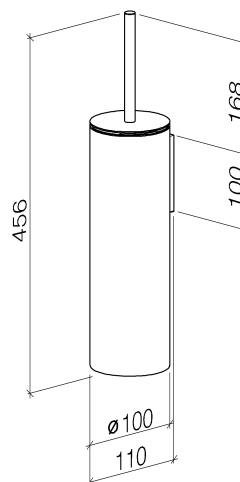

Product specifications

- brush, matt black
- width 100mm
- height 456 mm
- 110 mm projection

Surfaces

- | | |
|-----------------|-------------|
| • chrome | 83910979-00 |
| • platinum matt | 83910979-06 |

Exploded assembly drawing

**Order quantity**

No.	Article number	Name	Installation quantity
1	90209750501ff	handle	1
2	08185060190	brush	1
3	08184052490	insert	1
4	9030300140090	screw	1
5	082301503ff	holder	1
6	0530310250090	fixing set	2
7	0518405870090	holder	1