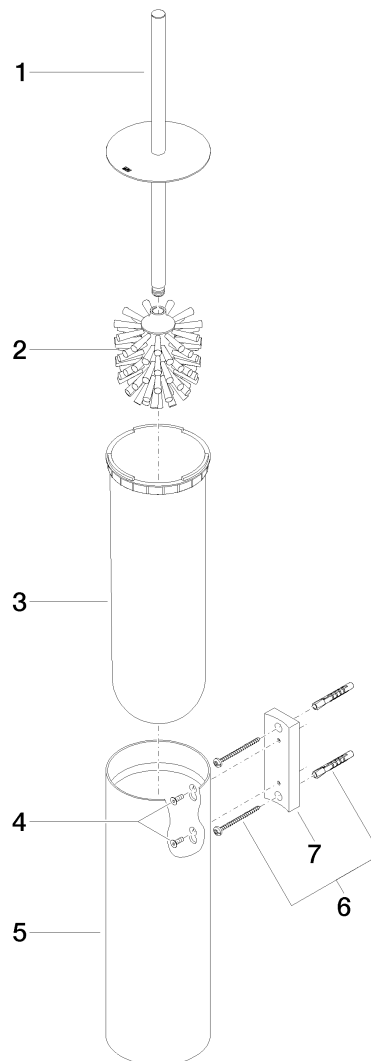

Product specifications

- brush, matt black
- width 100mm
- height 456 mm
- 110 mm projection

Surfaces

- | | |
|-----------------|-------------|
| • chrome | 83910979-00 |
| • platinum matt | 83910979-06 |

Exploded assembly drawing

**Order quantity**

No.	Article number	Name	Installation quantity
1	90209750501ff	handle	1
2	08185060190	brush	1
3	08184052490	insert	1
4	9030300140090	screw	1
5	082301503ff	holder	1
6	0530310250090	fixing set	2
7	0518405870090	holder	1