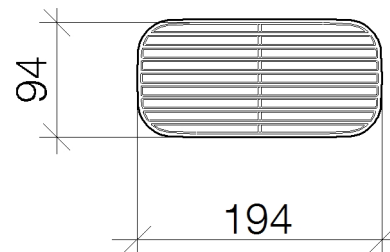

**Product specifications**

- Inserts made out of plastic

**Surfaces**

- |               |             |
|---------------|-------------|
| • matt black  | 82481970-33 |
| • cream white | 82481970-51 |
| • light gray  | 82481970-52 |
| • taupe       | 82481970-53 |

**Exploded assembly drawing**

Bath & Spa

**Lissé Screen insert**

Article number: 82481970

**Order quantity**

<b>No.</b>	<b>Article number</b>	<b>Name</b>	<b>Installation quantity</b>
1	82481970ff	shelf	1