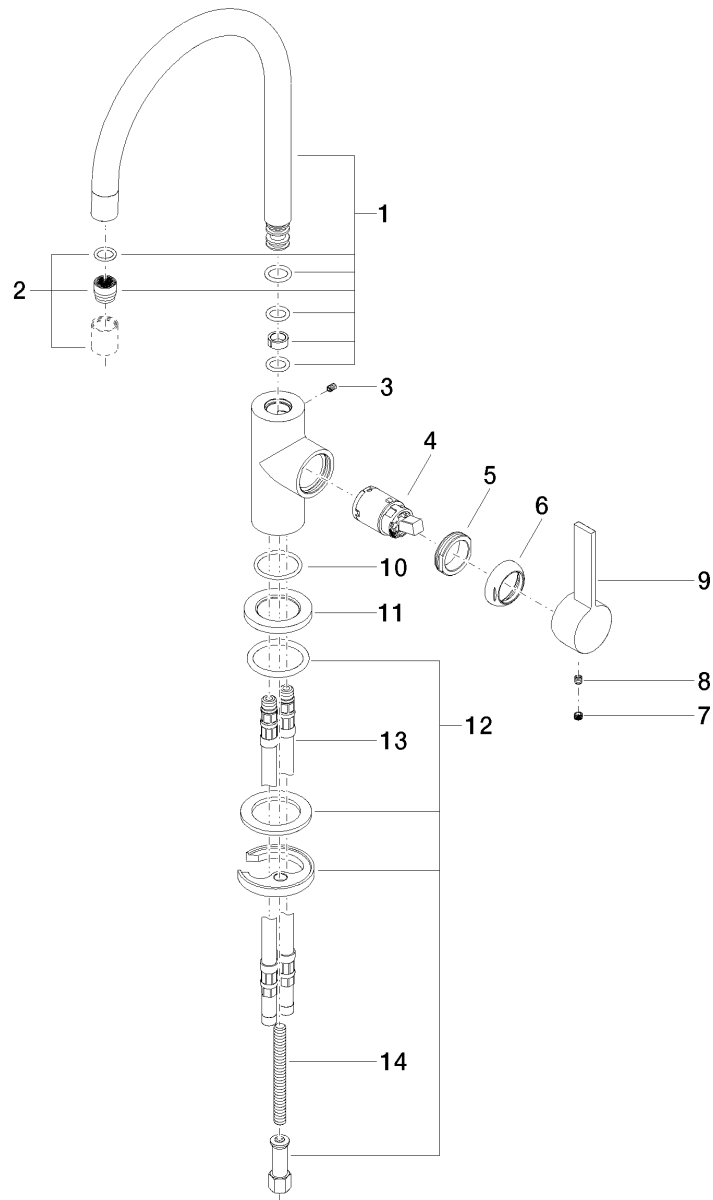

Kitchen

Tara Ultra BAR TAP Single-lever mixer

Article number: 33805875

Product specifications

- **165 mm projection**
- pivotable spout 360°
- laminar flow
- height of mixer 303 mm
- height up to laminar flow regulator 186 mm
- hole diameter 35 mm
- max. flow 8 l/min at 3 bar flow pressure
- lead-free

Surfaces

- chrome 33805875-00
- platinum matt 33805875-06

Exploded assembly drawing

Order quantity

No.	Article number	Name	Installation quantity
1	90282220600ff	spout	1
2	90230106700ff	aerator	1
3	09311100890	pin	1
4	09150504190	cartridge	1
5	092404130-07	nut	1
6	092404204ff	cover	1
7	09312010990	plug	1
8	09311103090	pin	1
9	092088051ff	handle	1
10	09141011890	seal	1
11	092785001ff	rosette	1
12	0430110386490	fixing set	1
13	0430040160090	hose	2
14	09311101190	pin	1

Flow rate chart