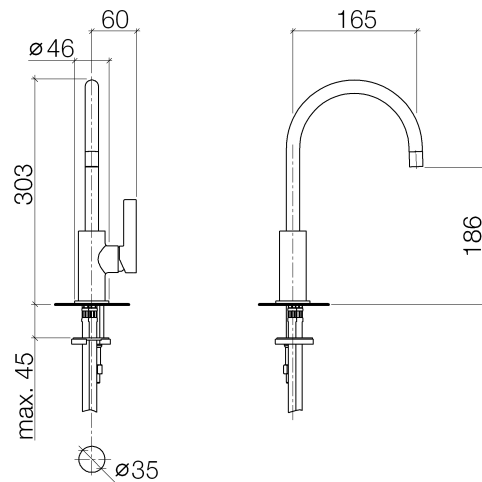

Kitchen

Tara Ultra BAR TAP Single-lever mixer

Article number: 33805875

Product specifications

- **165 mm projection**
- pivotable spout 360°
- laminar flow
- height of mixer 303 mm
- height up to laminar flow regulator 186 mm
- hole diameter 35 mm
- max. flow 8 l/min at 3 bar flow pressure
- lead-free

Surfaces

- chrome 33805875-00
- platinum matt 33805875-06

Exploded assembly drawing

Order quantity

No.	Article number	Name	Installation quantity
1	90282220600ff	spout	1
2	90230106700ff	aerator	1
3	09311100890	pin	1
4	09150504190	cartridge	1
5	092404130-07	nut	1
6	092404204ff	cover	1
7	09312010990	plug	1
8	09311103090	pin	1
9	092088051ff	handle	1
10	09141011890	seal	1
11	092785001ff	rosette	1
12	0430110386490	fixing set	1
13	0430040160090	hose	2
14	09311101190	pin	1

Flow rate chart