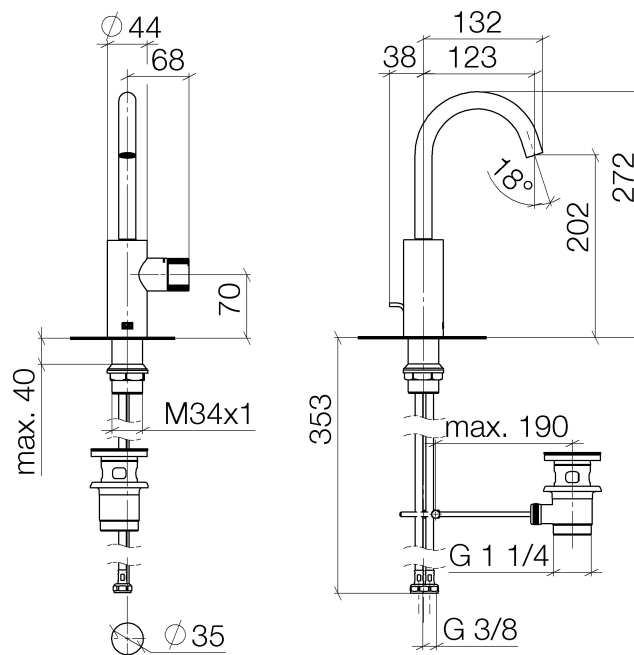

META Single-lever basin mixer 123mm

Article number: 33510665

Exploded assembly drawing

META Single-lever basin mixer 123mm

Article number: 33510665

Order quantity

No.	Article number	Name	Installation quantity
1	90282232100ff	spout	1
2	093109110ff	pull-rod	1
3	9090031690090	top	1
4	09240452890	nut	1
5	092066011ff	handle	1
6	0423100440790	fixing set	1
7	0430041000090	hose	2
8	04110100100ff	pop-up waste	1

META Single-lever basin mixer 123mm

Article number: 33510665

Flow rate chart