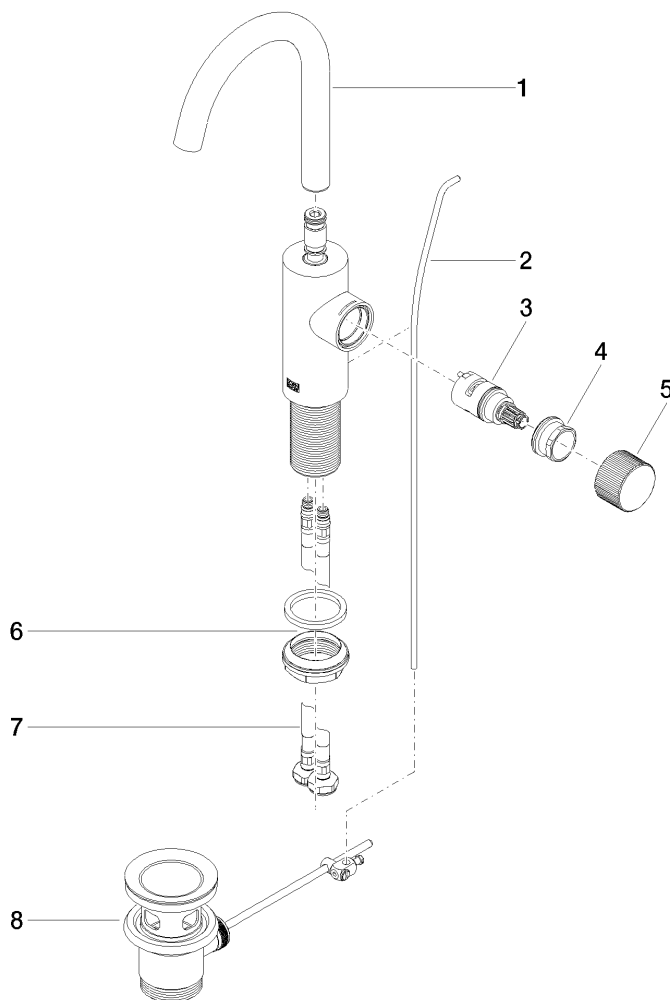

META Single-lever basin mixer 123mm

Article number: 33510665

Exploded assembly drawing

META Single-lever basin mixer 123mm

Article number: 33510665

Order quantity

No.	Article number	Name	Installation quantity
1	90282232100ff	spout	1
2	093109110ff	pull-rod	1
3	9090031690090	top	1
4	09240452890	nut	1
5	092066011ff	handle	1
6	0423100440790	fixing set	1
7	0430041000090	hose	2
8	04110100100ff	pop-up waste	1

META Single-lever basin mixer 123mm

Article number: 33510665

Flow rate chart