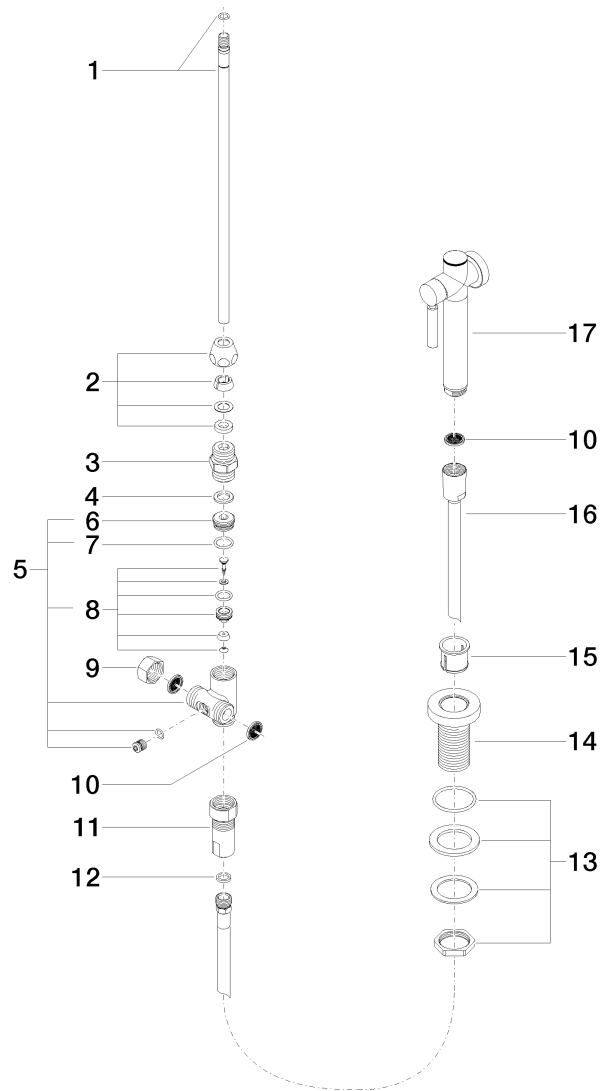

**Product specifications**

- Spray mode
- Integrated diverter
- Total height 6-1/4"
- Hand spray hole diameter 1-1/4"
- fabric braided spray hose 59"
- Hand spray with descaling system
- low lead compliant

**designed to be combined with the TARA CLASSIC and TARA series**

**Internal backflow preventer.**

**36 psi minimum recommended water pressure**

**Residual water may drip from the sprayer after shut-off**

Kitchen

**Generic miscellaneous articles Hand spray set**

Article number: 27718970ff0010

**Surfaces**

- chrome 27718970-000010
- matt platinum 27718970-060010
- platinum 27718970-080010
- Cyprum 27718970-490010

**Exploded assembly drawing**

**Order quantity**

<b>No.</b>	<b>Article number</b>	<b>Name</b>	<b>Installation quantity</b>
1	0424020461090	pipe	1
2	04233004000ff	threaded connector	1
3	0924031681090	nipple	1
4	09142000290	seal	1
5	0417090461090	diverter	1
6	0924041121090	nipple	1
7	09141003390	seal	1
8	0421100311090	diverter	1
9	0421020060092	cap	1
10	09230103990	insert	3
11	0424032410090	nipple	1
12	09142001990	seal	1
13	0430110386690	fixing set	1
14	093001085ff	rosette	1
15	09184008590	sleeve	1
16	04300206200ff	hose	1
17	04121109811ff	shower	1