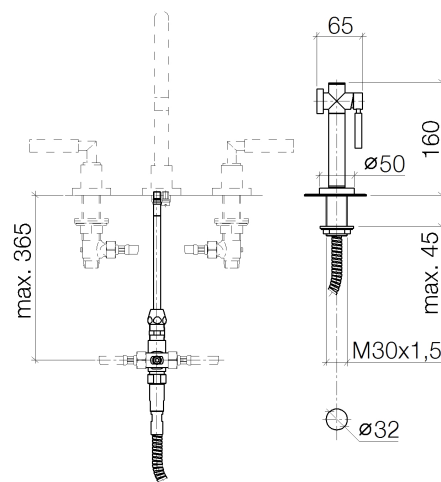

**Product specifications**

- Spray mode
- Integrated diverter
- Total height 6-1/4"
- Hand spray hole diameter 1-1/4"
- fabric braided spray hose 59"
- Hand spray with descaling system
- low lead compliant

**designed to be combined with the TARA CLASSIC and TARA series**

**Internal backflow preventer.**

**36 psi minimum recommended water pressure**

**Residual water may drip from the sprayer after shut-off**

**Exploded assembly drawing**

**Order quantity**

<b>No.</b>	<b>Article number</b>	<b>Name</b>	<b>Installation quantity</b>
1	0424020461090	pipe	1
2	04233004000ff	threaded connector	1
3	0924031681090	nipple	1
4	09142000290	seal	1
5	0417090461090	diverter	1
6	0924041121090	nipple	1
7	09141003390	seal	1
8	0421100311090	diverter	1
9	0421020060092	cap	1
10	09230103990	insert	3
11	0424032410090	nipple	1
12	09142001990	seal	1
13	0430110386690	fixing set	1
14	093001085ff	rosette	1
15	09184008590	sleeve	1
16	04300206200ff	hose	1
17	04121109811ff	shower	1