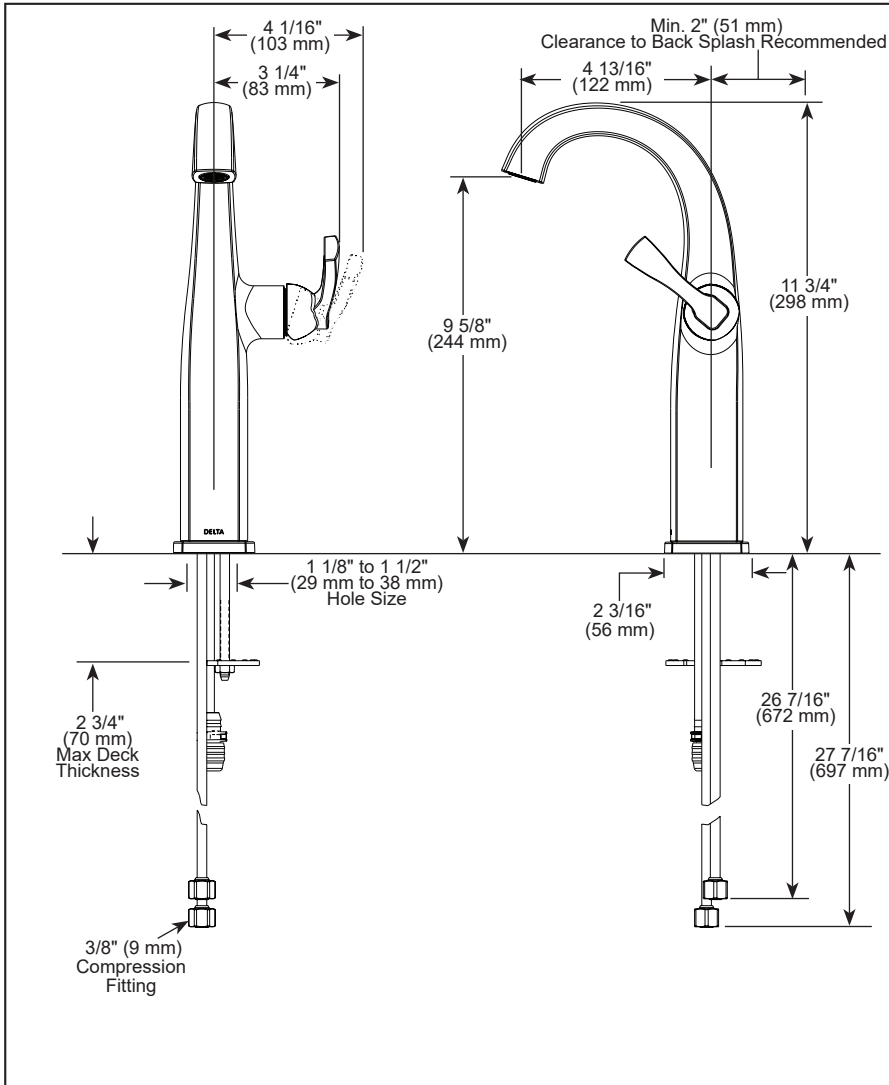

COMPLIES WITH:

- ASME A112.18.1 / CSA B125.1
- Indicates compliance to ICC/ANSI A117.1
- EPA WaterSense®

▲ Designate Proper Finish Suffix

Delta reserves the right (1) to make changes in specifications and materials, and (2) to change or discontinue models, both without notice or obligation. Dimensions are for reference only. See current full-line price book or www.deltafaucet.com for finish options and product availability.

DSP-L-777-DST Rev. A

Delta Faucet Company

55 E. 111th Street, Indianapolis, IN 46280
350 South Edgeware Road, St. Thomas, ON N5P 4L1
© 2023 Delta Faucet Company