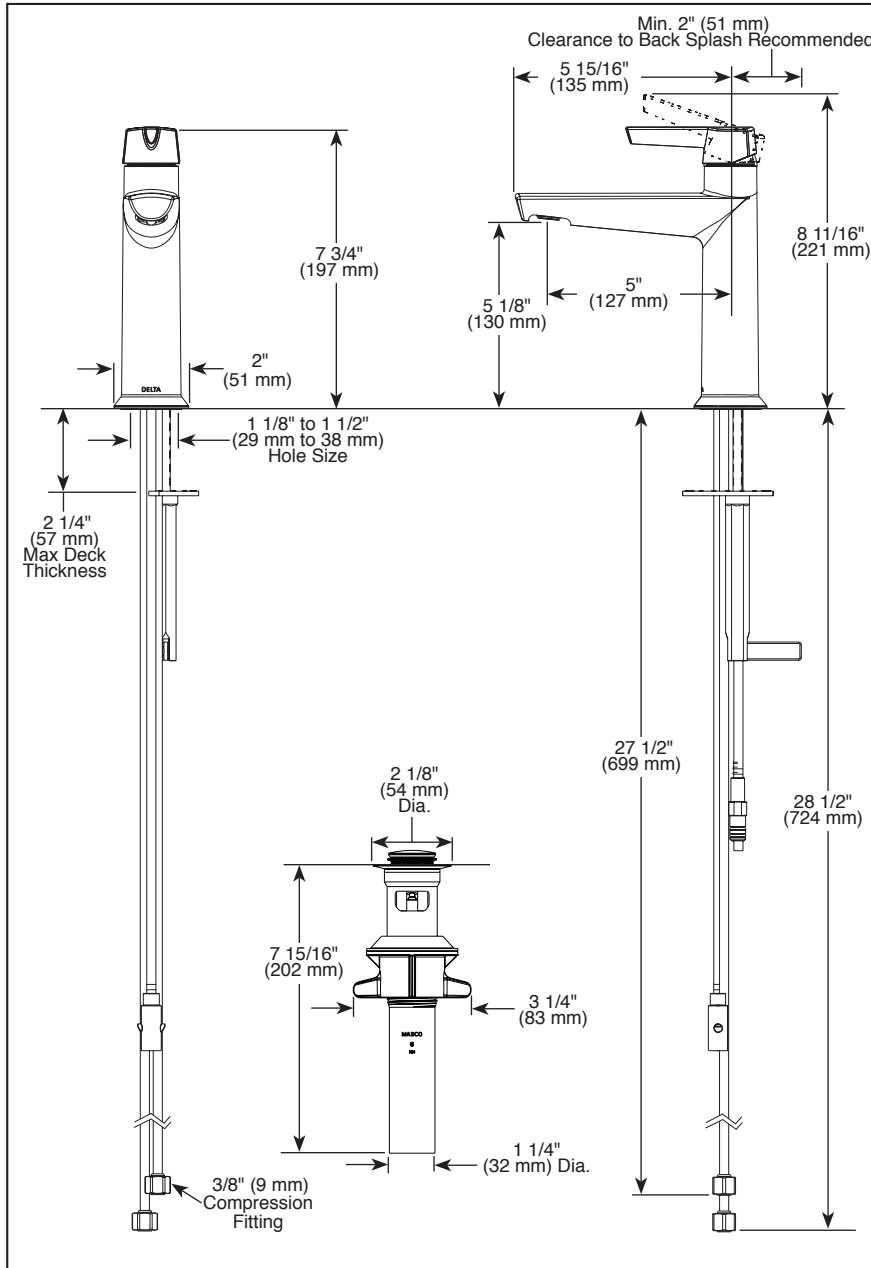

▲ Designate Proper Finish Suffix

Delta reserves the right (1) to make changes in specifications and materials, and (2) to change or discontinue models, both without notice or obligation. Dimensions are for reference only. See current full-line price book or www.deltafaucet.com for finish options and product availability.

DSP-L-571-MPU-DST Rev. B

Delta Faucet Company

55 E. 111th Street, Indianapolis, IN 46280
350 South Edgeware Road, St. Thomas, ON N5P 4L1
© 2021 Delta Faucet Company