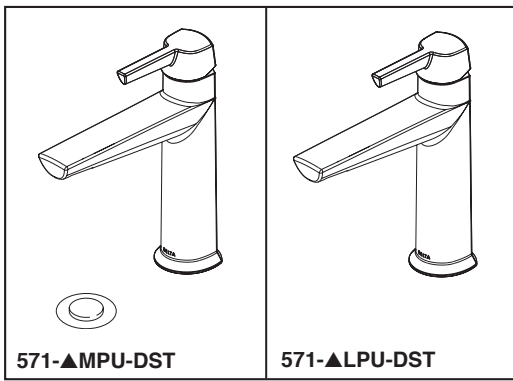

see what Delta can do™

BATHROOM FAUCET

- Galeon™ Bath Collection
- Single Handle Deck Mount

FEATURES:

- Lumicoat™ Finish (-PR models only)
- Lumicoat™ Finishes easily wipe clean without cleaners and chemicals on the products most commonly touched areas

STANDARD SPECIFICATIONS:

- Max. flow rate 1.2 gpm @ 60 psi, 4.5 L/min @ 414 kPa
- One hole mount
- Diamond coated ceramic cartridge
- 1/4" O.D. straight, staggered PEX supply tubes
- Models have metal drain with pop-up type fitting with plated flange and stopper, no lift rod hole
- "LPU" models less pop-up drain, no lift rod hole
- Optional red/blue indicator ring provided with model

WARRANTY

- Parts and Finish - Lifetime limited warranty; or for commercial purchasers, 10 years for multi-family residential (apartments and condominiums) and 5 years for all other commercial uses, in each case from the date of purchase.
- Electronic Parts and Batteries (if applicable) - 5 years from the date of purchase; or for commercial purchasers, 1 year from the date of purchase. No warranty is provided on batteries.

COMPLIES WITH:

- ASME A112.18.1 / CSA B125.1
- Indicates compliance to ICC/ANSI A117.1 - Valve control only
- EPA WaterSense®

Submitted Model No.: _____

Specific Features: _____