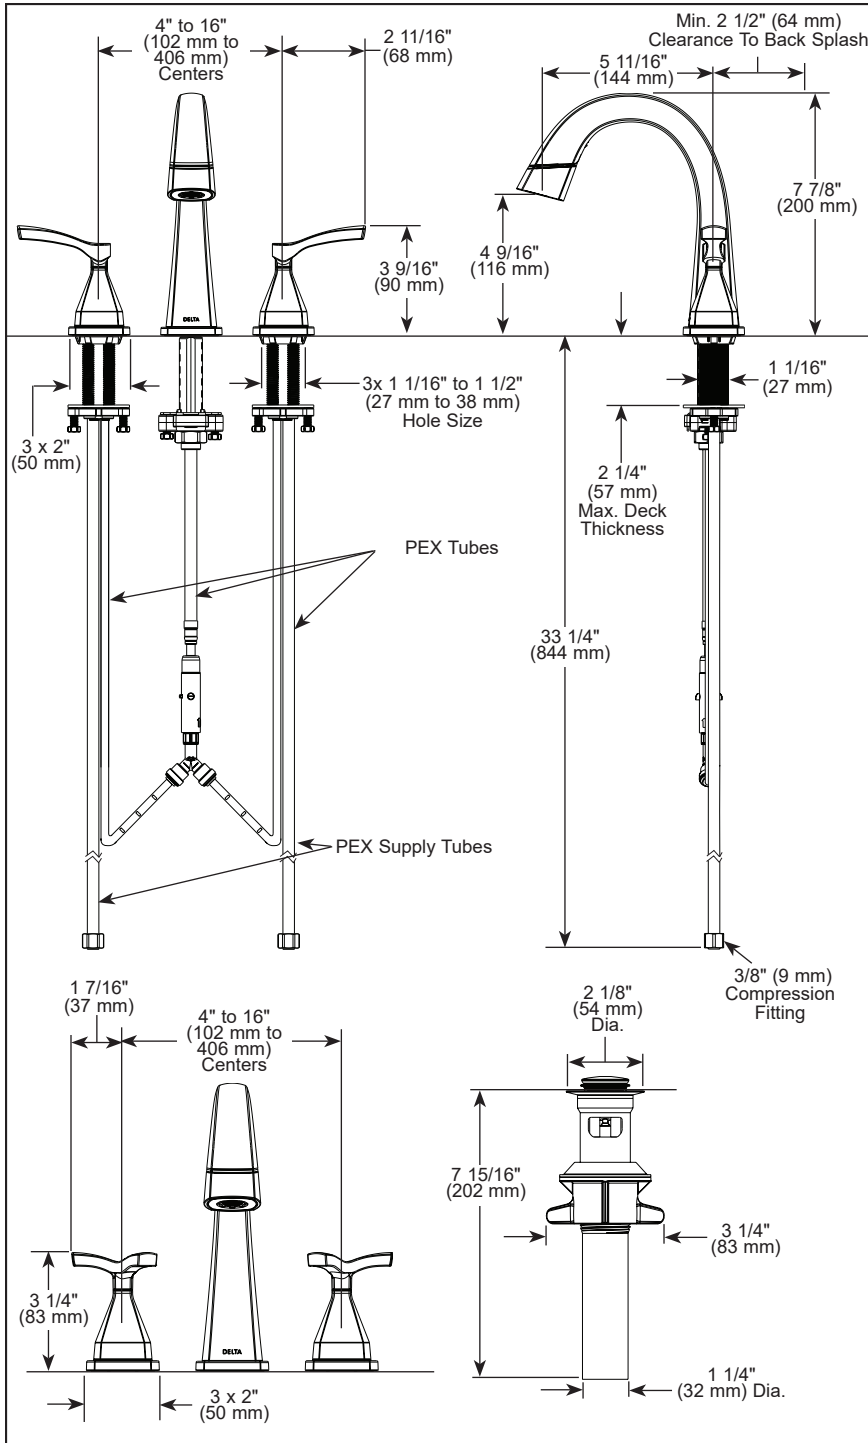

see what Delta can do™

BATHROOM FAUCET

- Stryke™ Bath Collection
- Two Handle Widespread Pull-Down Deck Mount

Submitted Model No.: _____

Specific Features: _____

▲ Designate proper finish suffix

Delta reserves the right (1) to make changes in specifications and materials, and (2) to change or discontinue models, both without notice or obligation. Dimensions are for reference only. See current full-line price book or www.deltafaucet.com for finish options and product availability.

STANDARD SPECIFICATIONS:

- Max. flow rate 1.2 gpm @ 60 psi, 4.5 L/min @ 414 kPa
- Three hole mount
- Solid brass fabricated end valve
- 1/4 turn stops
- Hot and cold stems are interchangeable
- Diamond coated ceramic cartridge
- 3/8" O.D. straight PEX supply tubes
- Models have metal drain with pop-up type fitting with plated flange and stopper
- Not applicable for pedestal sink