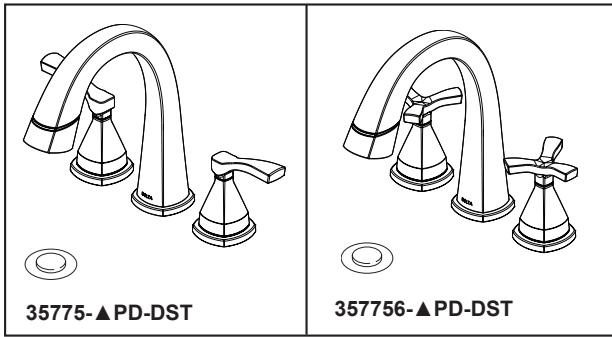

see what Delta can do™

BATHROOM FAUCET

- Stryke™ Bath Collection
- Two Handle Widespread Pull-Down Deck Mount

Submitted Model No.: _____

Specific Features: _____

▲ Designate proper finish suffix

Delta reserves the right (1) to make changes in specifications and materials, and (2) to change or discontinue models, both without notice or obligation. Dimensions are for reference only. See current full-line price book or www.deltafaucet.com for finish options and product availability.

DSP-L-35775-PD-DST Rev. A

FEATURES:

- MagnaTite® Docking
- DIAMOND Seal® Technology
- Lumicoat™ Finish (-PR models only)
- Lumicoat™ Finishes easily wipe clean without cleaners and chemicals on the products most commonly touched areas

STANDARD SPECIFICATIONS:

- Max. flow rate 1.2 gpm @ 60 psi, 4.5 L/min @ 414 kPa
- Three hole mount
- Solid brass fabricated end valve
- 1/4 turn stops
- Hot and cold stems are interchangeable
- Diamond coated ceramic cartridge
- 3/8" O.D. straight PEX supply tubes
- Models have metal drain with pop-up type fitting with plated flange and stopper
- Not applicable for pedestal sink