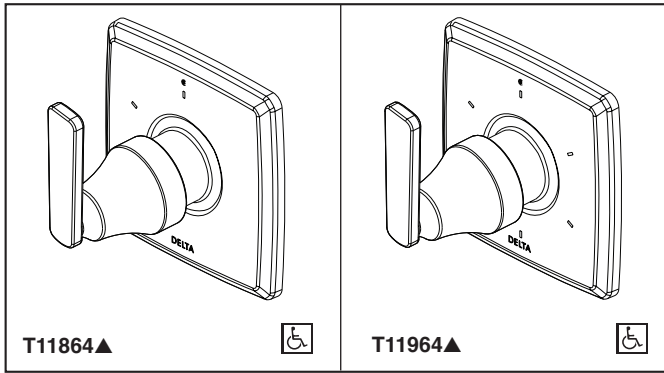

see what Delta can do™

CUSTOM SHOWER DIVERTER

- Ashlyn® Collection
- Three Function Diverter Trim (T11864)
- Six Function Diverter Trim (T11964)
- Coordinates With All Delta Ashlyn® Styled Bath Suites

Submitted Model No.: _____

Specific Features: _____

STANDARD SPECIFICATIONS

- Three function diverter. 2 individual positions, 1 shared position.
- Six function diverter. 3 individual positions, 3 shared positions.
- Must also order R1 1000 rough-in.
- For 2 individual positions, no shared positions, order RP71717.
- For 3 individual positions, no shared positions, order RP71718.
- Installation extension kit order RP75137, adds 1" to maximum installation thickness.