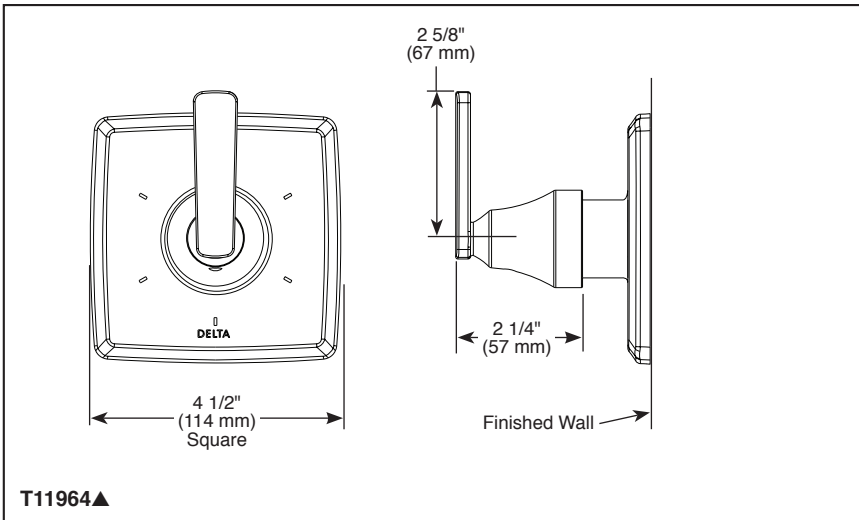

see what Delta can do™

CUSTOM SHOWER DIVERTER

- Ashlyn® Collection
- Three Function Diverter Trim (T11864)
- Six Function Diverter Trim (T11964)
- Coordinates With All Delta Ashlyn® Styled Bath Suites

Submitted Model No.: _____

Specific Features: _____

STANDARD SPECIFICATIONS

- Three function diverter. 2 individual positions, 1 shared position.
- Six function diverter. 3 individual positions, 3 shared positions.
- Must also order R1 1000 rough-in.
- For 2 individual positions, no shared positions, order RP71717.
- For 3 individual positions, no shared positions, order RP71718.
- Installation extension kit order RP75137, adds 1" to maximum installation thickness.