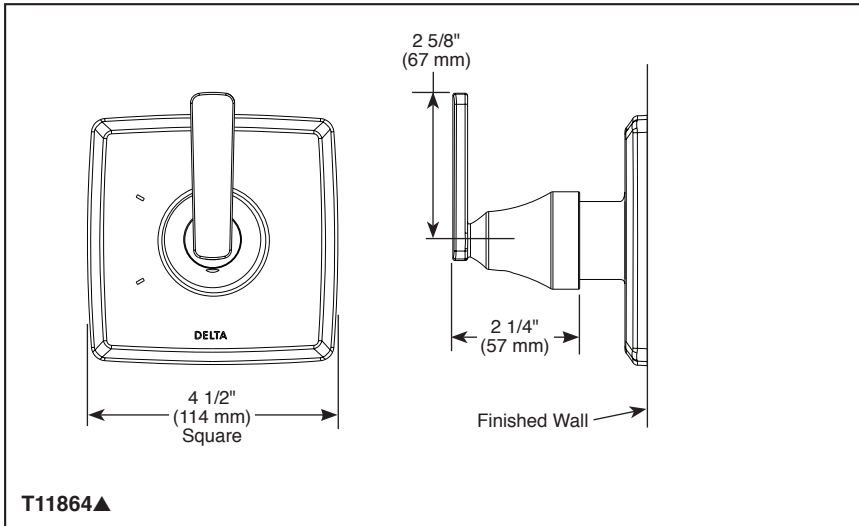

see what Delta can do™

CUSTOM SHOWER DIVERTER

- Ashlyn® Collection
- Three Function Diverter Trim (T11864)
- Six Function Diverter Trim (T11964)
- Coordinates With All Delta Ashlyn® Styled Bath Suites

Submitted Model No.: _____

Specific Features: _____

STANDARD SPECIFICATIONS

- Three function diverter. 2 individual positions, 1 shared position.
- Six function diverter. 3 individual positions, 3 shared positions.
- Must also order R1 1000 rough-in.
- For 2 individual positions, no shared positions, order RP71717.
- For 3 individual positions, no shared positions, order RP71718.
- Installation extension kit order RP75137, adds 1" to maximum installation thickness.