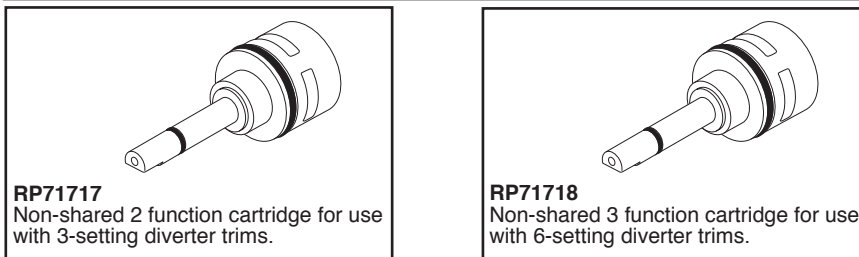

see what Delta can do™

CUSTOM SHOWER DIVERTER

- Ashlyn® Collection
- Three Function Diverter Trim (T11864)
- Six Function Diverter Trim (T11964)
- Coordinates With All Delta Ashlyn® Styled Bath Suites

Submitted Model No.: _____

Specific Features: _____

STANDARD SPECIFICATIONS

- Three function diverter. 2 individual positions, 1 shared position.
- Six function diverter. 3 individual positions, 3 shared positions.
- Must also order R1 1000 rough-in.
- For 2 individual positions, no shared positions, order RP71717.
- For 3 individual positions, no shared positions, order RP71718.
- Installation extension kit order RP75137, adds 1" to maximum installation thickness.