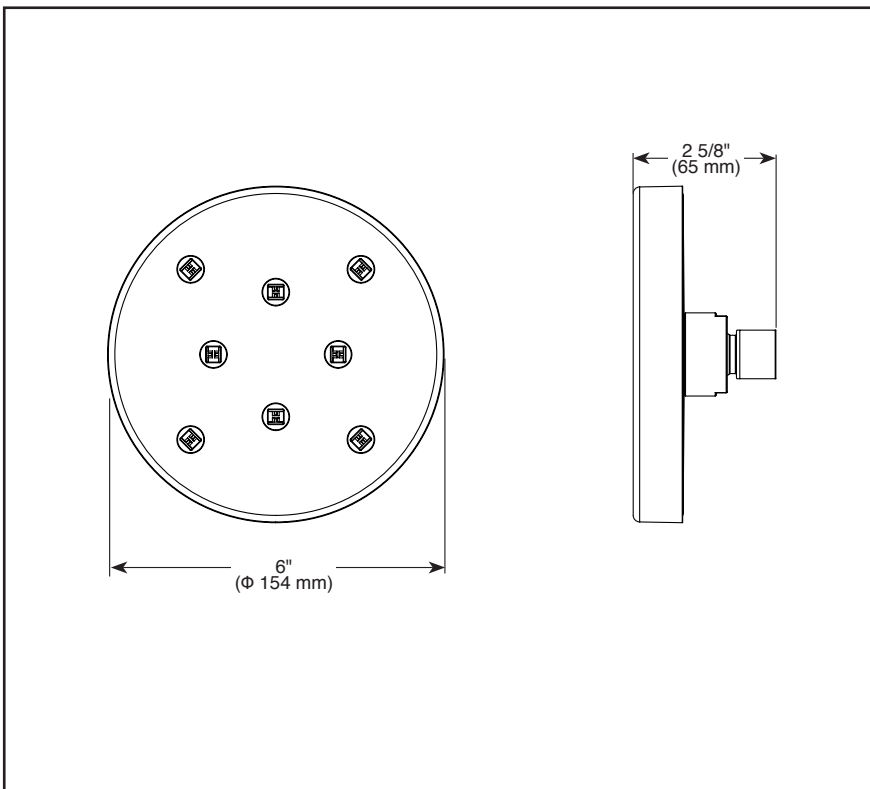

▲ Designate proper finish suffix

Delta reserves the right (1) to make changes in specifications and materials, and (2) to change or discontinue models, both without notice or obligation. Dimensions are for reference only. See current full-line price book or www.deltafaucet.com for finish options and product availability.

DSP-B-52175 Rev. B

Delta Faucet Company
55 E. 111th Street, Indianapolis, IN 46280
350 South Edgeware Road, St. Thomas, ON N5P 4L1
© 2021 Delta Faucet Company