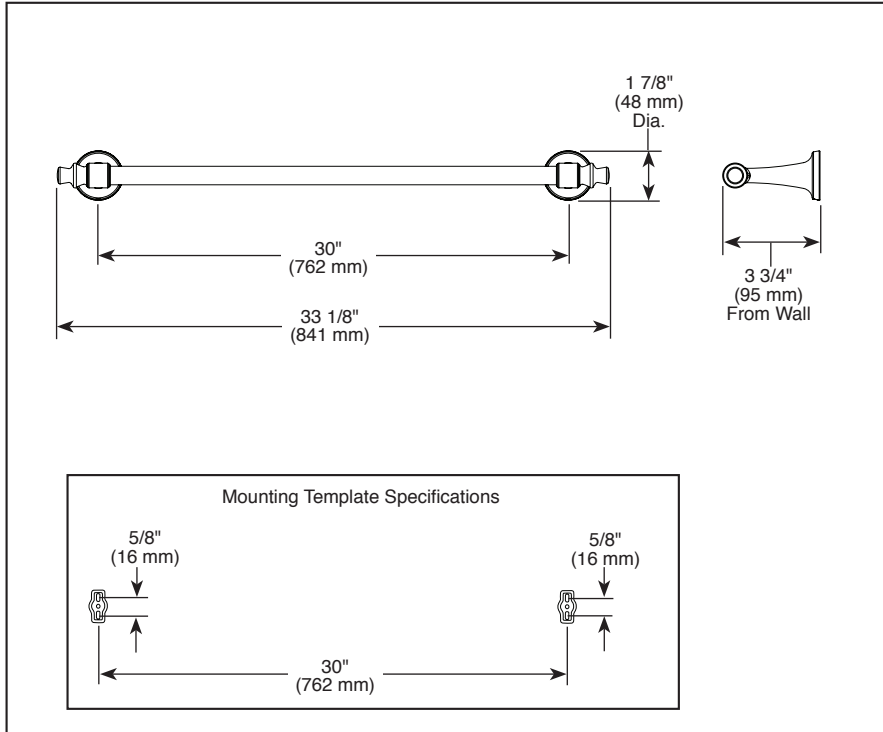

see what Delta can doSM

ACCESSORIES

- Dorval™ Bath Collection
- 30" Towel Bar

Submitted Model No.: _____

Specific Features: _____

▲ Designate Proper Finish Suffix

STANDARD SPECIFICATIONS:

- Wood blocking is preferable behind all wall surfaces. If wood blocking is not available, the following fasteners are suggested: Tile/Masonry-Plastic or lead Anchors Plaster/drywall-Toggle bolts.
- Mounting hardware and mounting template included with product.