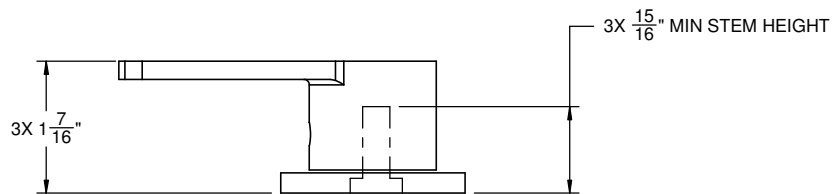

California Faucets®

Arpeggio™

THREE HANDLE TUB & SHOWER TRIM

TO-E403L

Features

- Solid brass construction
- Less head, arm, flange, and spout
- Requires rough valve: 3-VR (sold separately)
- Over 30 finishes including 15 PVD finishes

Codes/Standards Applicable

Product meets or exceeds the following:

- ASME A112.18.1/CSA B125.1

ALL DIMENSIONS SHOWN TO NEAREST 1/16"