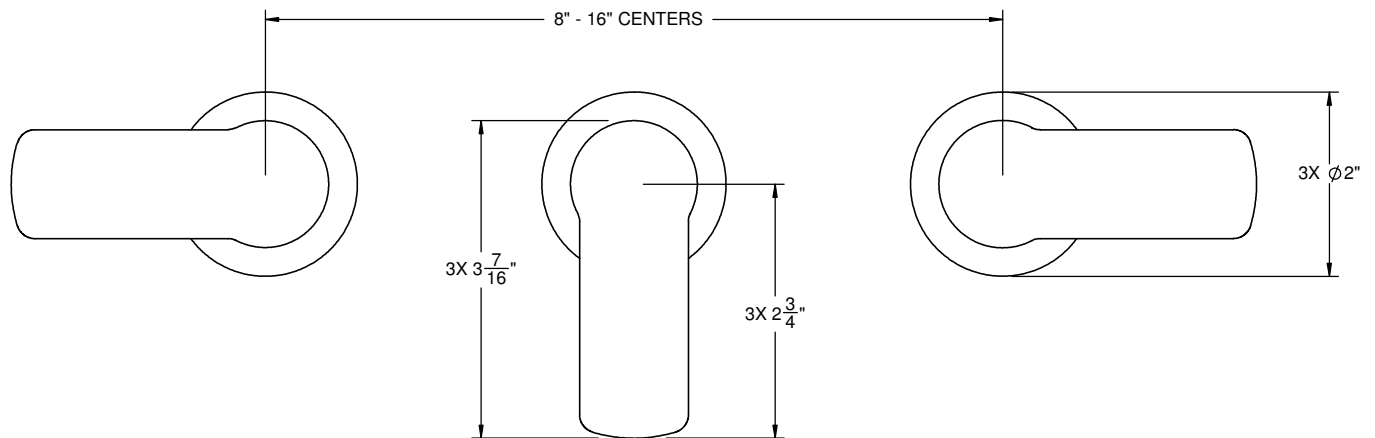

California Faucets®

Arpeggio™

THREE HANDLE TUB & SHOWER TRIM

TO-E403L

Features

- Solid brass construction
- Less head, arm, flange, and spout
- Requires rough valve: 3-VR (sold separately)
- Over 30 finishes including 15 PVD finishes

Codes/Standards Applicable

Product meets or exceeds the following:

- ASME A112.18.1/CSA B125.1

ALL DIMENSIONS SHOWN TO NEAREST 1/16"