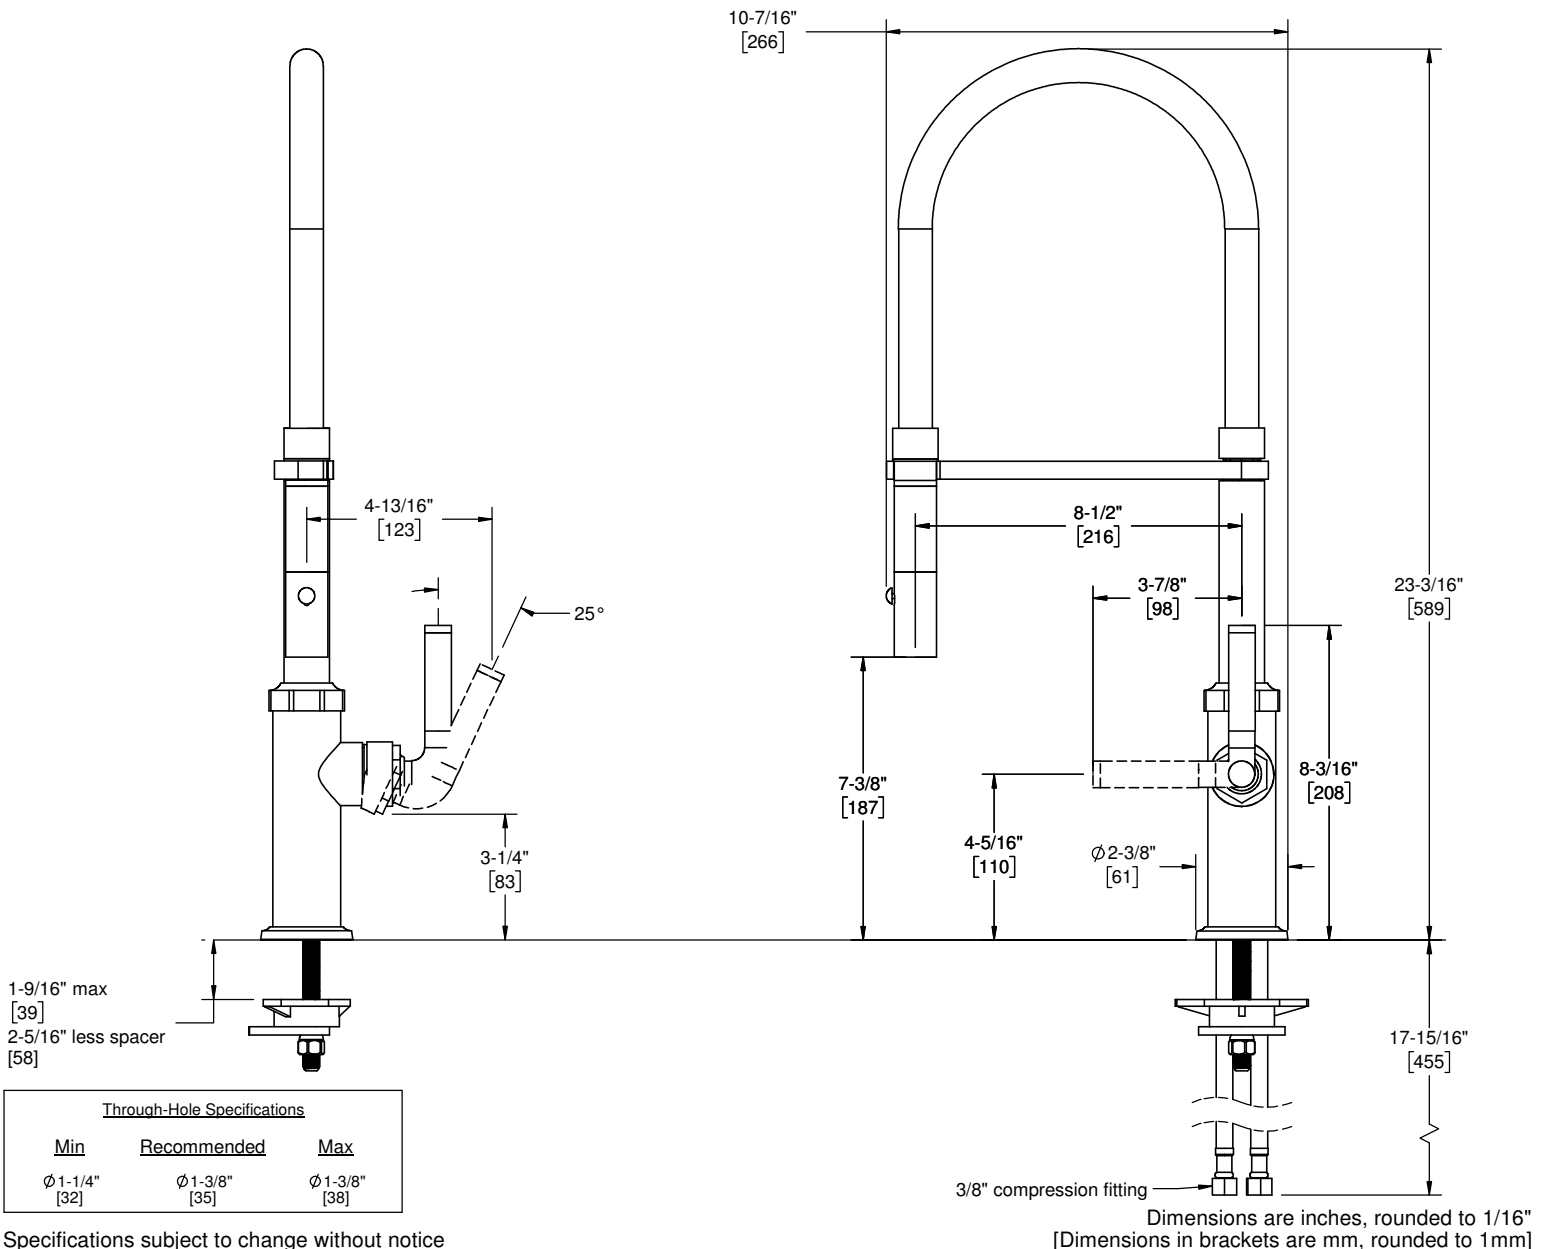

California Faucets®

Descanso®

Culinary Kitchen Faucet

Features

- Available in 28 finishes including 13 PVD finishes
- Brass construction with closed coil stainless steel spring
- 360° rotating arm with magnetic sprayhead docking
- One button control for aerated or spray stream
- Spray jets have easy-to-clean surface
- Ceramic disc cartridge
- Max flow rate: 1.8 gpm (6.8 L/min)

K30-150-FL-ZZ shown

- K30-150-FL
- K30-150-KL
- K30-150-SL
- K30-150F-FL
- K30-150F-KL
- K30-150F-SL

Codes/Standards Applicable

Product meets or exceeds the following:

- ASME A112.18.1/CSA B125.1
- NSF 61, NSF 372, CEC, & DOE
- Commonwealth of MA
- ADA compliant

XX = handle style

Specifications subject to change without notice