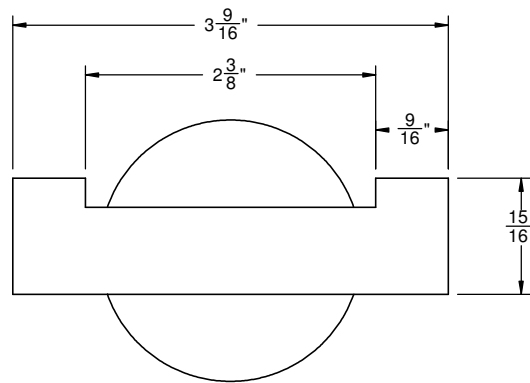

California Faucets®

Bel Canto™

DOUBLE ROBE HOOK

Features

- Solid brass construction
- Includes all mounting hardware
- Over 30 finishes including 15 PVD finishes
- For additional product listing, see www.californiafaucets.com

E3-DRH

Codes/Standards Applicable

Meets or exceeds the following at date of manufacture:

- None applicable

(2X) 3/8"-1/2" WALL ANCHOR

(2X) 8 X 1-1/2" SCREW

ALL DIMENSIONS SHOWN TO NEAREST 1/16"