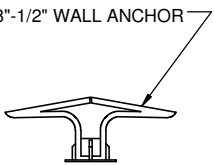

California Faucets®

Bel Canto™

DOUBLE ROBE HOOK

Features

- Solid brass construction
- Includes all mounting hardware
- Over 30 finishes including 15 PVD finishes
- For additional product listing, see www.californiafaucets.com

E3-DRH

Codes/Standards Applicable

Meets or exceeds the following at date of manufacture:

- None applicable

(2X) 3/8"-1/2" WALL ANCHOR

(2X) 8 X 1-1/2" SCREW

ALL DIMENSIONS SHOWN TO NEAREST 1/16"