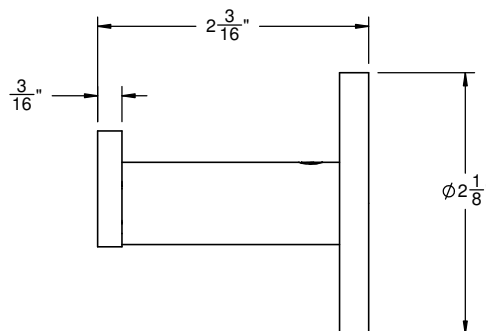

California Faucets®

Bel Canto™

DOUBLE ROBE HOOK

Features

- Solid brass construction
- Includes all mounting hardware
- Over 30 finishes including 15 PVD finishes
- For additional product listing, see www.californiafaucets.com

E3-DRH

Codes/Standards Applicable

Meets or exceeds the following at date of manufacture:

- None applicable

(2X) 3/8"-1/2" WALL ANCHOR

(2X) 8 X 1-1/2" SCREW

ALL DIMENSIONS SHOWN TO NEAREST 1/16"