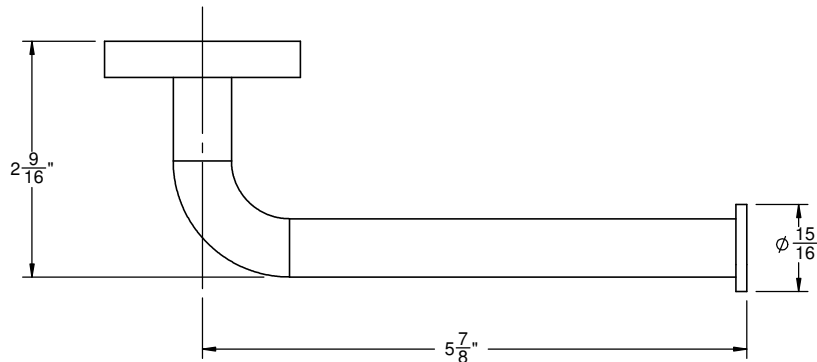

### Codes/Standards Applicable

Meets or exceeds the following at date of manufacture:

- None applicable

3/8"-1/2" WALL ANCHOR

(2X) 8 X 1-1/2" SCREW

ALL DIMENSIONS SHOWN TO NEAREST 1/16"