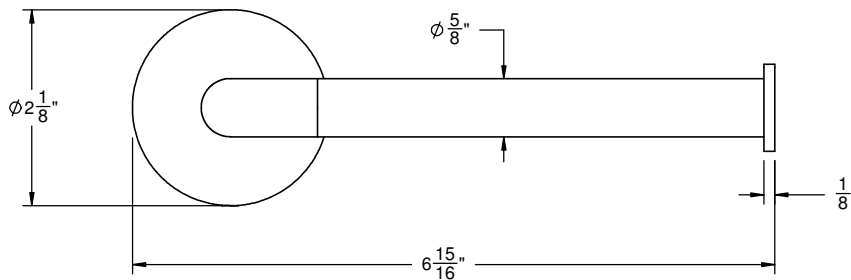

### Codes/Standards Applicable

Meets or exceeds the following at date of manufacture:

- None applicable

3/8"-1/2" WALL ANCHOR

(2X) 8 X 1-1/2" SCREW

ALL DIMENSIONS SHOWN TO NEAREST 1/16"