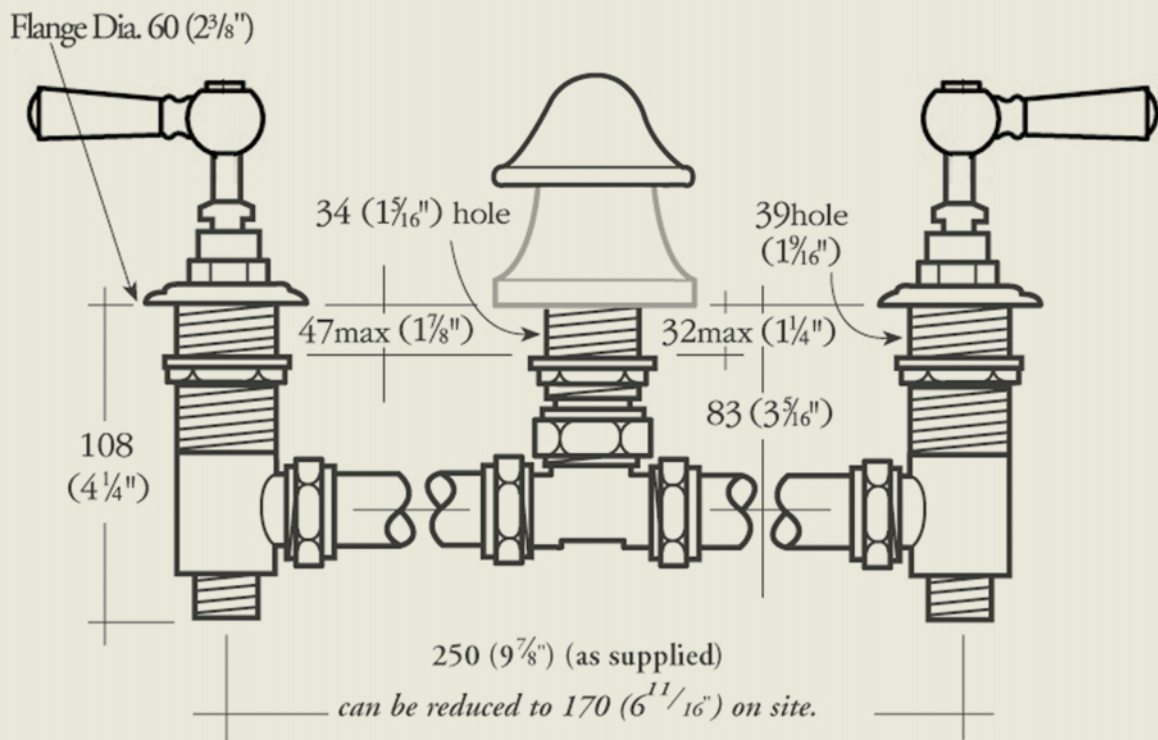

BY APPOINTMENT TO
HER MAJESTY QUEEN ELIZABETH II
MANUFACTURER OF KITCHEN & BATHROOM TAPS & MIXERS
BARBER WILSONS & CO. LTD.
LONDON

LONDON

BARBER WILSONS & CO

EST. 1905

Model No. RML3480-1900 *shows 1890 headwork

Internals Standard-3/4 turn ceramic cartridge
Optional compression cartridge available

MADE IN LONDON

info@barberwilsons.co.uk
+44 (0) 20 8888 3461

Barber Wilsons & Co Ltd, Crawley Road, London N22 6AH
REG. OFFICE. AS ABOVE · REG. NO. 100285 ENGLAND