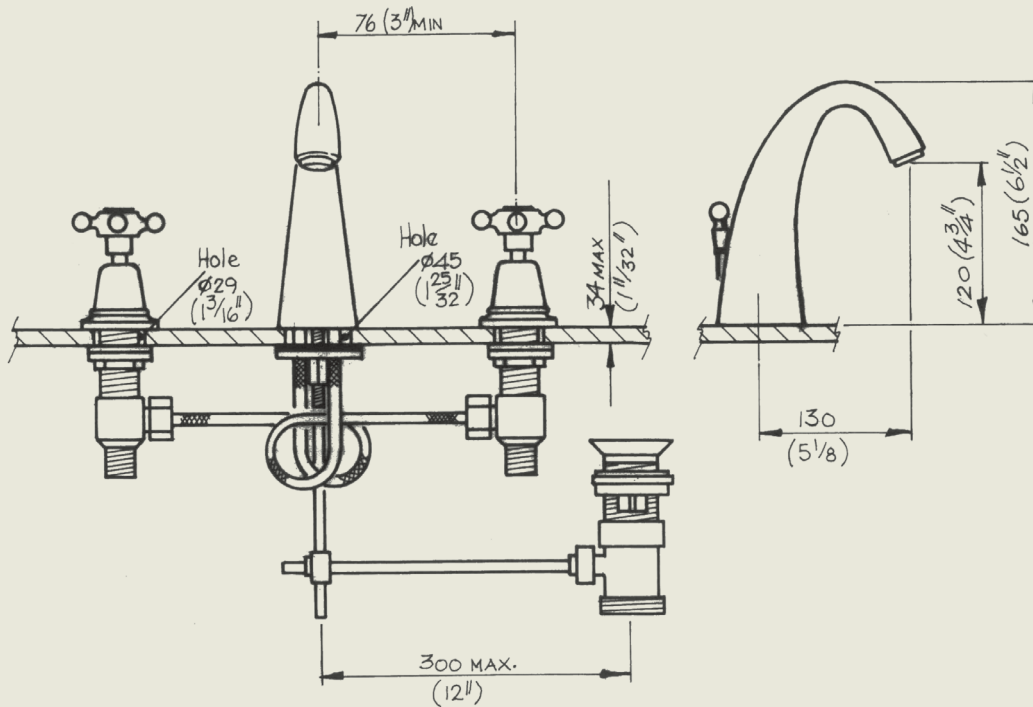

BY APPOINTMENT TO
HER MAJESTY QUEEN ELIZABETH II
MANUFACTURER OF KITCHEN & BATHROOM TAPS & MIXERS
BARBER WILSONS & CO. LTD.
LONDON

LONDON

BARBER WILSONS & CO

EST. 1905

Model No. R6459-1900

Internals Standard-3/4 ceramic cartridge
Optional compression cartridge available