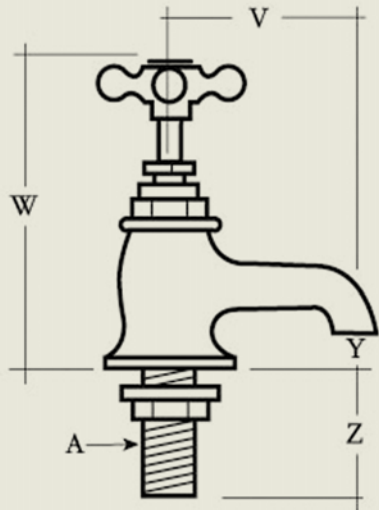

BY APPOINTMENT TO  
HER MAJESTY QUEEN ELIZABETH II  
MANUFACTURER OF KITCHEN & BATHROOM TAPS & MIXERS  
BARBER WILSONS & CO. LTD.  
LONDON

LONDON

# BARBER WILSONS & CO

EST. 1905

	1/2	1/2	1/2	3/4	
	2123	2124	2125	2134	
V	75 (3")	100 (4")	125 (5")	100 (4")	
W	130 (5 1/8")	130 (5 1/8")	120 (4 3/4")	158 (6 1/4")	
Y	20 (3/4")	20 (3/4")	5 (3/16")	25 (1")	
Z	63 (2 1/2")	63 (2 1/2")	100 (4")	75 (3")	
Flange hole (A)	48 (1 7/8")	48 (1 7/8")	48 (1 7/8")	53 (2 1/8")	DIA
	30 (1 3/16")	30 (1 3/16")	30 (1 3/16")	35 (1 3/8")	

**Model No.** R2123-1900 \*image shows I890

**Internals** Standard-3/4 turn ceramic cartridge  
Optional compression cartridge available

MADE IN LONDON

info@barberwilsons.co.uk  
+44 (0) 20 8888 3461

Barber Wilsons & Co Ltd, Crawley Road, London N22 6AH  
REG. OFFICE. AS ABOVE - REG. NO. 100285 ENGLAND