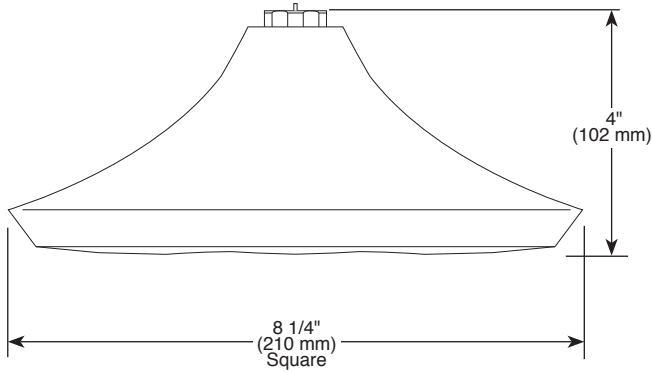

Submitted Model No.: _____

Specific Features: _____

81385▲ Showerhead
81385▲-2.5

H₂Okinetic®
Spray

▲ Designate proper finish suffix

BRIZO®

SQUARE RAINCAN SHOWERHEAD

■ Charlotte® Bath Collection

FEATURES:

- H₂O Kinetic Technology® single function showerhead

STANDARD SPECIFICATIONS:

- Max. 2.5 gpm @ 80 psi, 9.5 L/min @ 550 kPa (81385-2.5)
- Max. 1.75 gpm @ 80 psi, 6.6 L/min @ 550 kPa (81385)
- Finished sprayface matches shell finish
- Showerhead is intended for overhead raincan orientation only. Ball connector rotates and pivots.