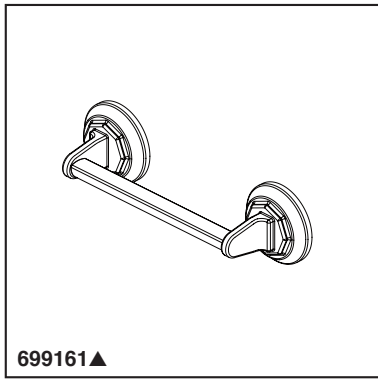

BRIZO®

ACCESSORIES

- Rook™ Collection
- Drawer Pull

Submitted Model No.: _____

Specific Features: _____

▲ Designate proper finish suffix

STANDARD SPECIFICATIONS:

- Mounting hardware (8-32 UNC screws) included with product
- All metal construction
- Flat side surface of drawer pull should be installed facing up