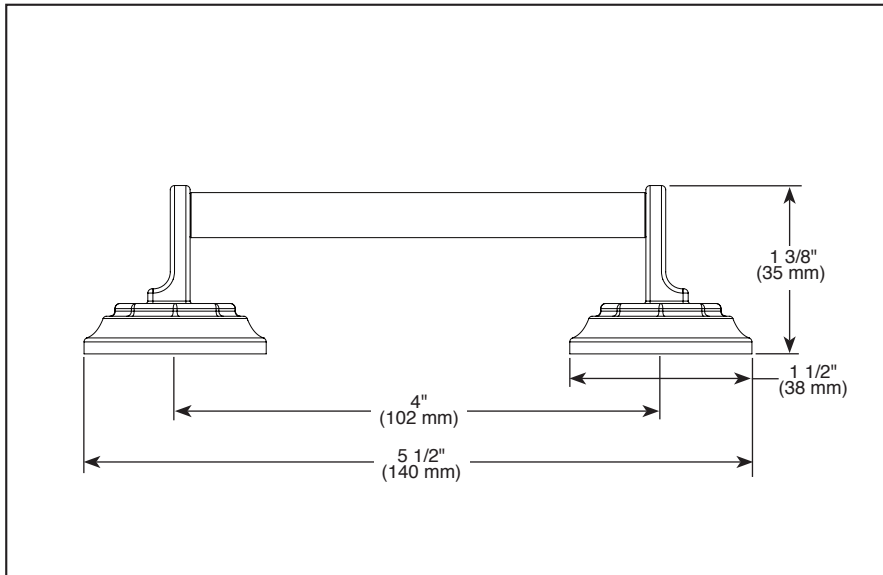

BRIZO®

ACCESSORIES

- Rook™ Collection
- Drawer Pull

Submitted Model No.: _____

Specific Features: _____

▲ Designate proper finish suffix

STANDARD SPECIFICATIONS:

- Mounting hardware (8-32 UNC screws) included with product
- All metal construction
- Flat side surface of drawer pull should be installed facing up