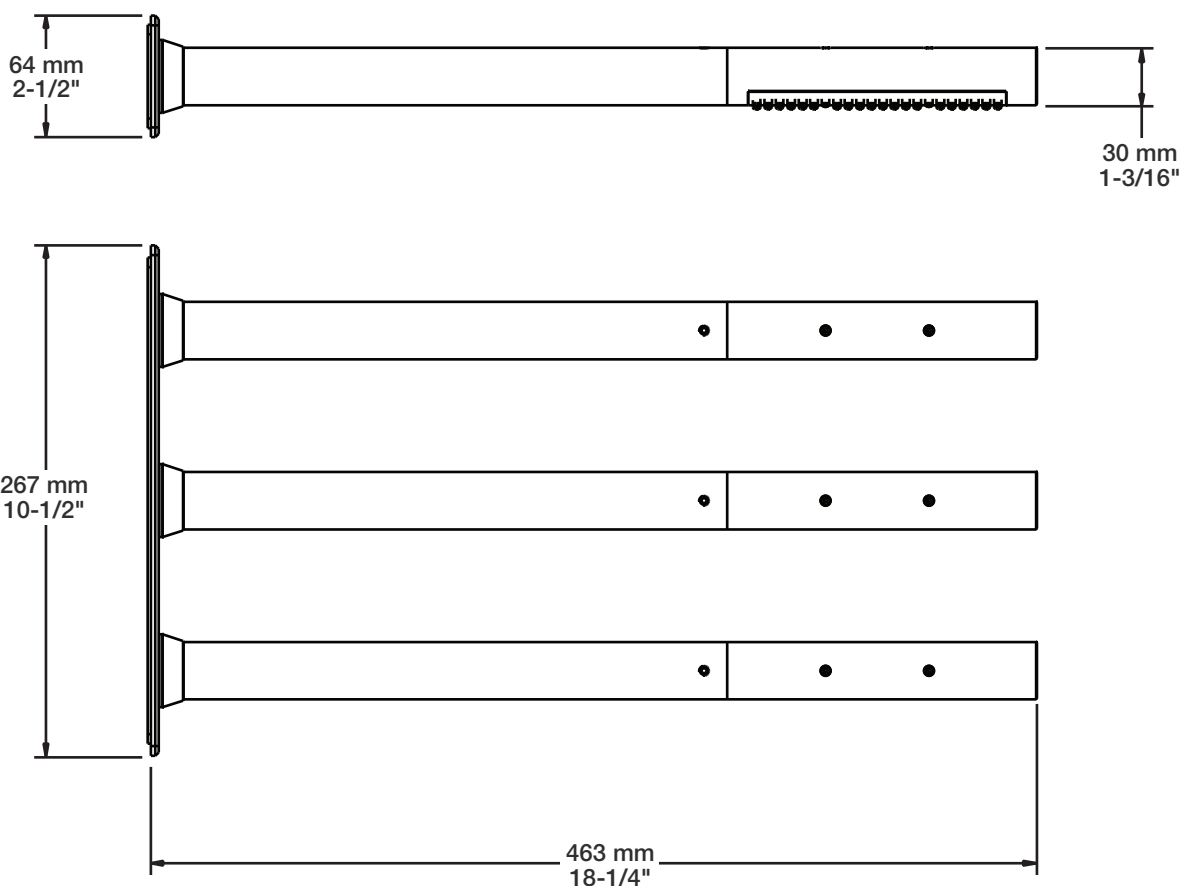

BARiL

Fiche Technique / Spec Sheet

TET-3018-01-xx

STYLE × FONCTION

Description

- Tête de douche 3 tiges orientables en laiton
- Plaque murale incluse
- Brass orientable 3 stems shower head
- Wall plate included

Débit / Flow rate

- 7,6 l/min - 80 psi
- 2 gpm - 80 psi

Finis disponibles / Available finishes

- CC: Chrome / Chrome
- CF: Chrome fumé / Smokey Chrome
- NN: Nickel / Nickel
- GG: Or / Gold
- **: Fini spécial / Special finish