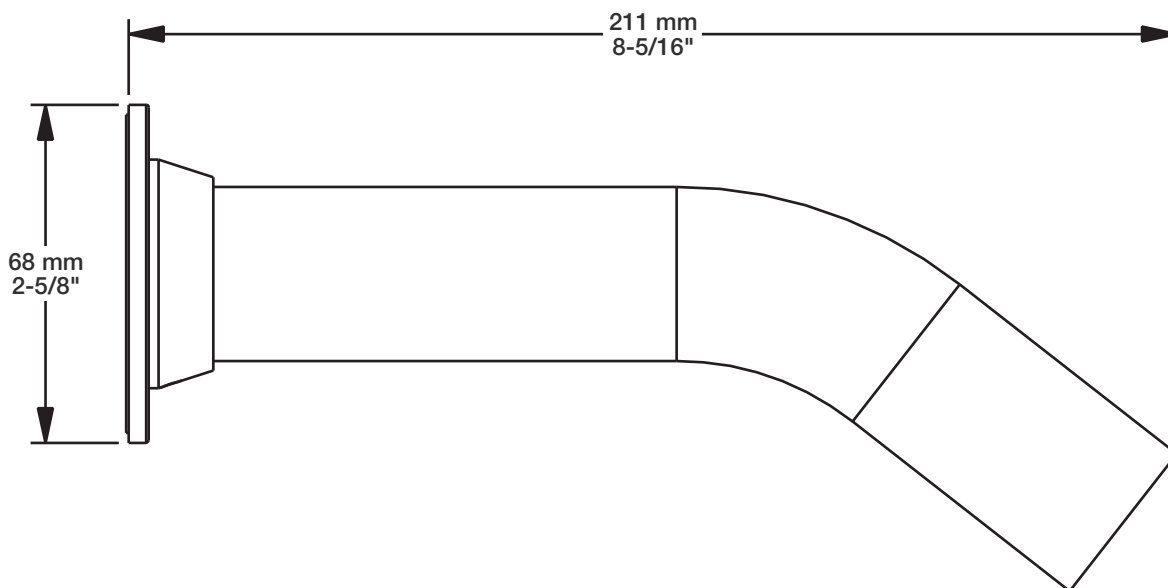

BARiL

Fiche Technique / Spec Sheet

BEC-0520-51-xx

STYLE × FONCTION

Description

- Bec de bain MA sans inverseur
- Installation "slip-on"
- *MA tub spout without diverter*
- *"Slip-on" installation*

Finis disponibles / Available finishes

- CC: Chrome / *Chrome*
- NN: Nickel brossé / *Brushed Nickel*
- KK: Noir mat / *Matte Black*
- **: Fini spécial / *Special finish*
- GG: Or / *Gold*
- CF: Chrome fumé / *Smokey Chrome*

Perçage pour l'installation
Hole size for installation

Min: Ø 20mm (3/4")

Max: Ø 35mm (1-3/8")