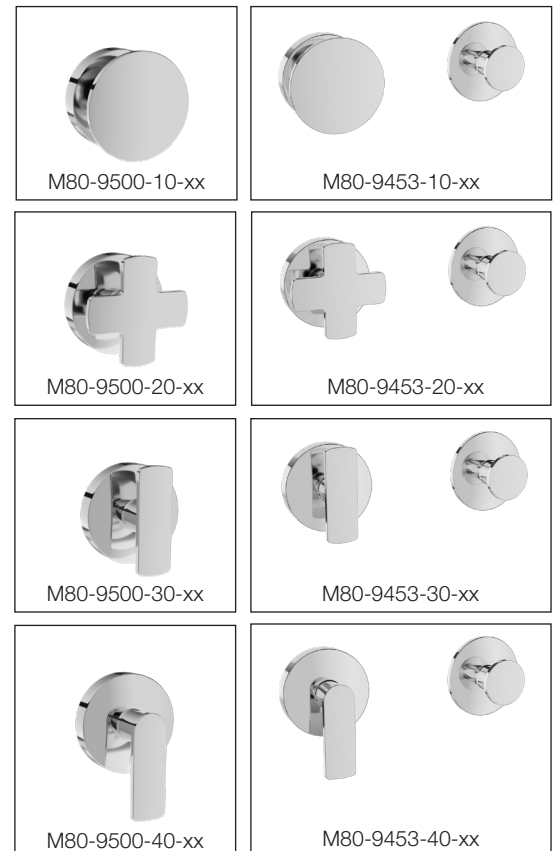

Options de manette / Handle options