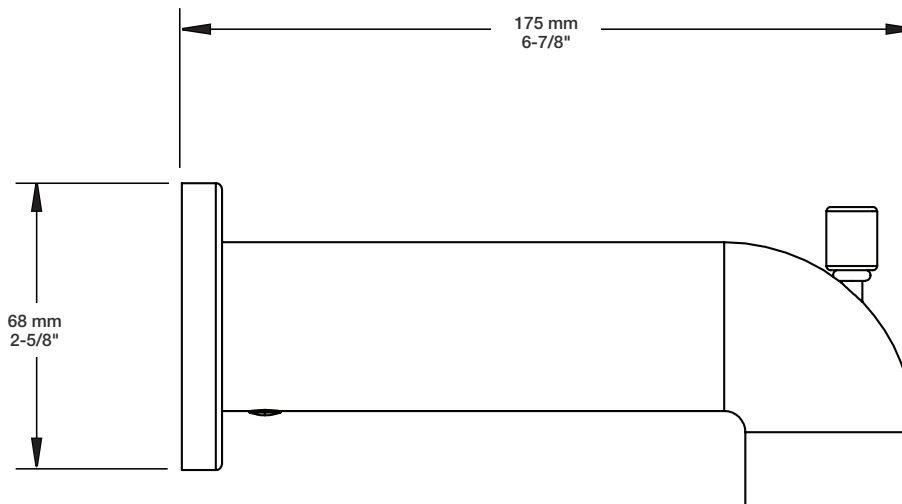

Perçage pour l'installation
Hole size for installation

Min: Ø 20mm (3/4")
Max: Ø 35mm (1-3/8")

STYLE × FONCTION

Description

- Tête de douche carrée 4" anti-calcaire
- Tête mince en acier inoxydable poli
- Square 4" anti-limestone shower head
- Polished stainless steel thin shower head

H : 60 mm
H : 2-3/8"