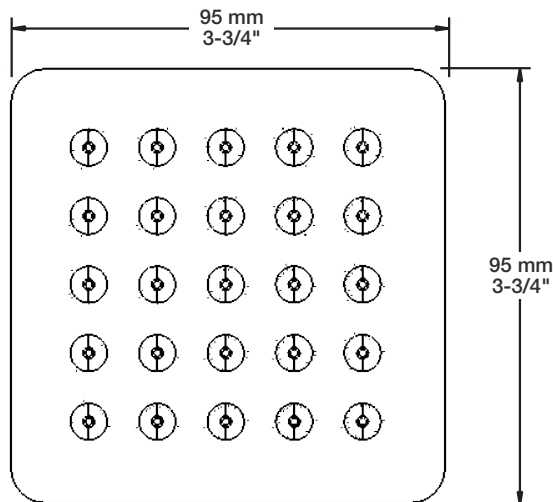

STYLE × FONCTION

Description

- Tête de douche carrée 4" anti-calcaire
- Tête mince en acier inoxydable poli
- Square 4" anti-limestone shower head
- Polished stainless steel thin shower head

Finis disponibles / Available finishes

- CC: Chrome / Chrome

Débit / Flow rate

- 6,6 l/min - 80 psi
- 1.75 gpm - 80 psi