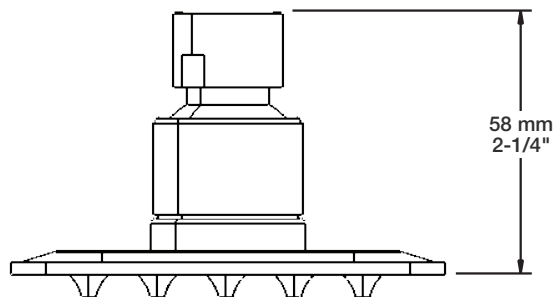

STYLE × FONCTION

Description

- Tête de douche carrée 4" anti-calcaire
- Tête mince en acier inoxydable poli
- Square 4" anti-limestone shower head
- Polished stainless steel thin shower head

Finis disponibles / Available finishes

- CC: Chrome / Chrome

Débit / Flow rate

- 6,6 l/min - 80 psi
- 1.75 gpm - 80 psi